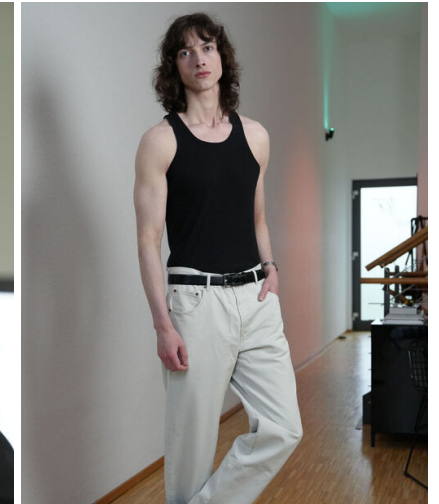

height	192	chest	94	dress	48/
hair	darkbrown	waist	73	collar	38,5
eyes	bluegrey	hips	94	shoes	45,5

tom pace

tune models

+ 49 171 990 94 32

mail@tune-models.com

tune-models.com

#tunefamily