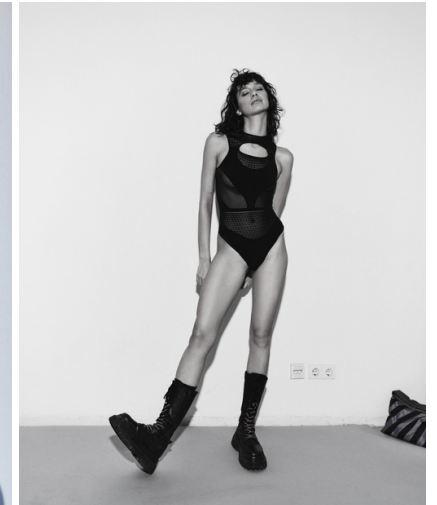

height	179	bust	80	dress	34/36
hair	darkbrown	waist	63	bra	b70
eyes	brown	hips	90	shoes	40

sara biuk

tune models

mail@tune-models.com

tune-models.com

+ 49 171 990 94 32

#tunefamily