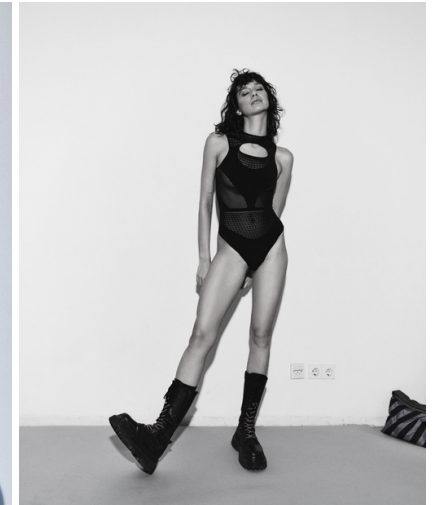

height	179	bust	80	dress	34/36
hair	darkbrown	waist	63	bra	b70
eyes	brown	hips	90	shoes	40

sara biuk

tune models

mail@tune-models.com

tune-models.com

+ 49 171 990 94 32

#tunefamily