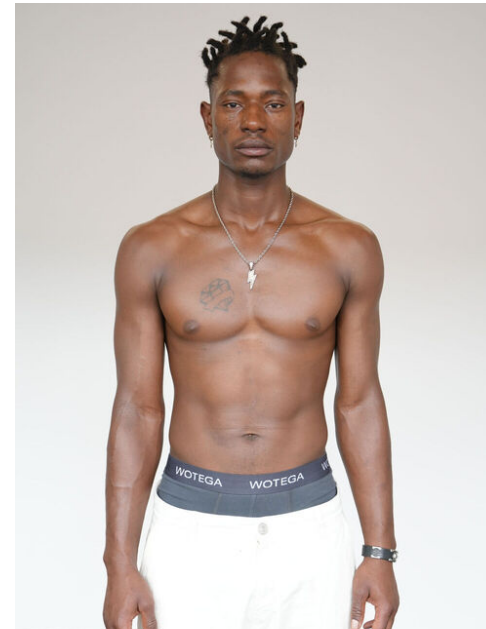

height	188	chest	91,5	dress	48/50
hair	black	waist	75,5	collar	40
eyes	brown	hips	100	shoes	43

sanches monteiro

tune models

+ 49 171 990 94 32

mail@tune-models.com

tune-models.com

#tunefamily