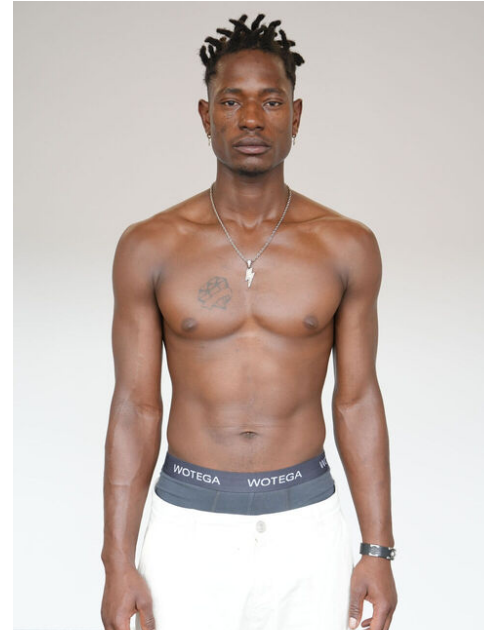

height	188	chest	91,5	dress	48/50
hair	black	waist	75,5	collar	40
eyes	brown	hips	100	shoes	43

sanches monteiro

tune models

+ 49 171 990 94 32

mail@tune-models.com

tune-models.com

#tunefamily