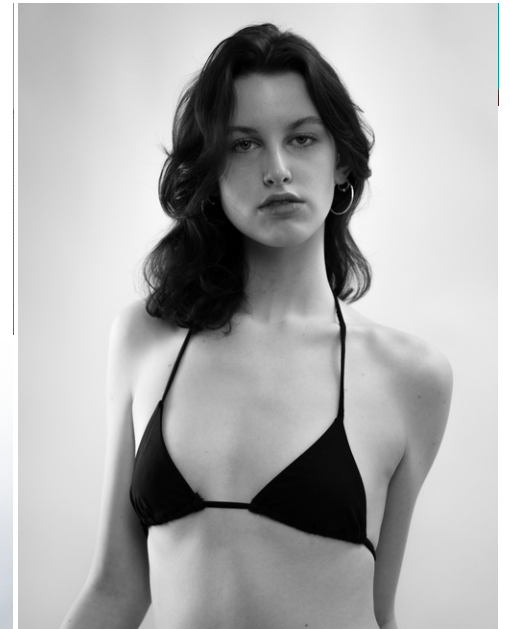

height	185	bust	82	dress	36/38
hair	brown	waist	67	bra	b85
eyes	blue	hips	95	shoes	41

scarlett

tune models

+ 49 171 990 94 32

mail@tune-models.com

tune-models.com

#tunefamily