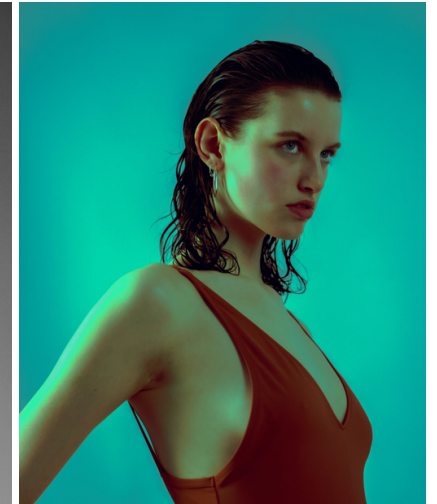

height	185	bust	82	dress	36/38
hair	brown	waist	67	bra	b85
eyes	blue	hips	95	shoes	41

scarlett

tune models

mail@tune-models.com

tune-models.com

+ 49 171 990 94 32

#tunefamily