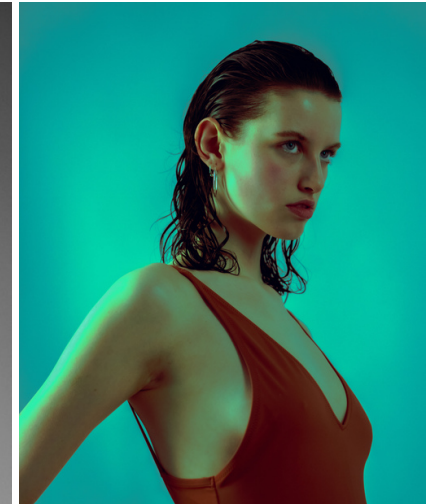

height	185	bust	82	dress	36/38
hair	brown	waist	67	bra	b85
eyes	blue	hips	95	shoes	41

scarlett

tune models

+ 49 171 990 94 32

mail@tune-models.com

tune-models.com

#tunefamily