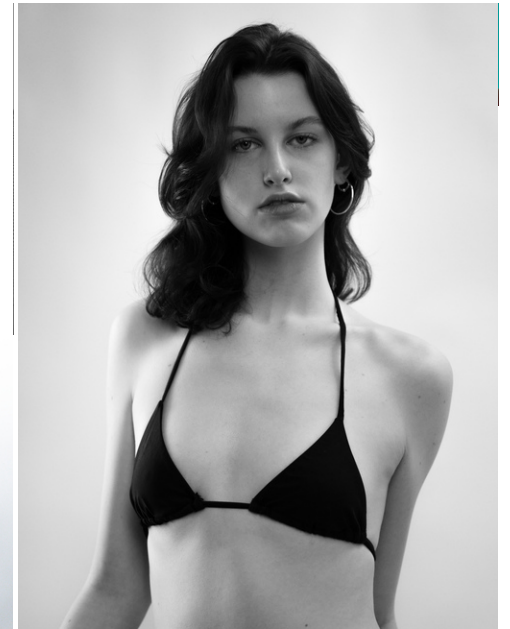

height	185	bust	82	dress	36/38
hair	brown	waist	67	bra	b85
eyes	blue	hips	95	shoes	41

scarlett

tune models

mail@tune-models.com

tune-models.com

+ 49 171 990 94 32

#tunefamily