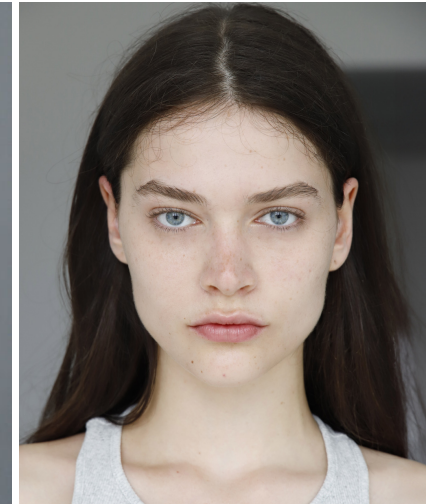

height	180	bust	80	dress	34/
hair	brown	waist	60	bra	b75
eyes	bluegrey	hips	89	shoes	40

lilli van de renne

tune models

mail@tune-models.com

tune-models.com

+ 49 171 990 94 32

#tunefamily