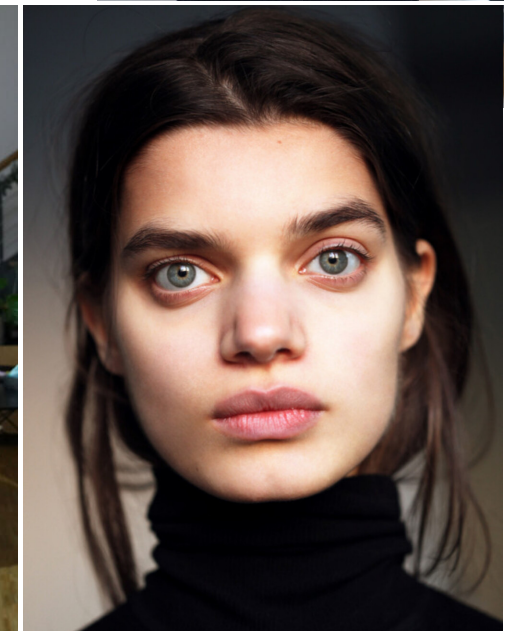

height	180	bust	79	dress	36/38
hair	darkbrown	waist	59,5	bra	b75
eyes	greygreen	hips	96	shoes	39,5

nadia soma

tune models

mail@tune-models.com

tune-models.com

+ 49 171 990 94 32

#tunefamily