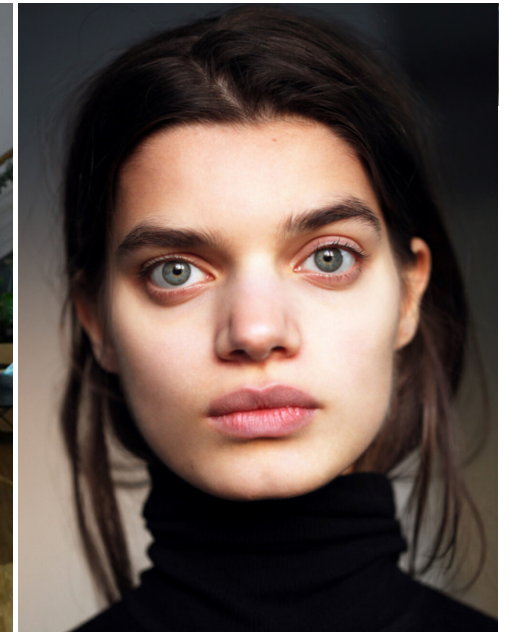

height	180	bust	79	dress	36/38
hair	darkbrown	waist	59,5	bra	b75
eyes	greygreen	hips	96	shoes	39,5

nadia soma

tune models

mail@tune-models.com

tune-models.com

+ 49 171 990 94 32

#tunefamily