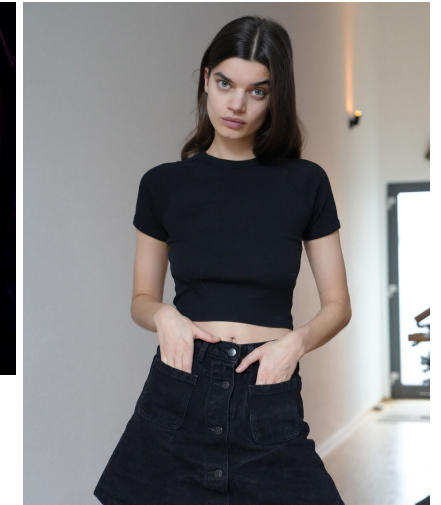

height	180	bust	79	dress	36/38
hair	darkbrown	waist	59,5	bra	b75
eyes	greygreen	hips	96	shoes	39,5

nadia soma

tune models

mail@tune-models.com

tune-models.com

+ 49 171 990 94 32

#tunefamily