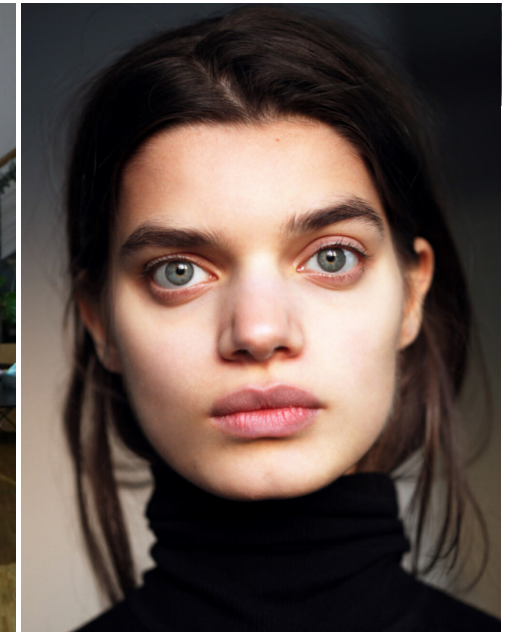

height	180	bust	79	dress	36/38
hair	darkbrown	waist	59,5	bra	b75
eyes	greygreen	hips	96	shoes	39,5

nadia soma

tune models

mail@tune-models.com

tune-models.com

+ 49 171 990 94 32

#tunefamily