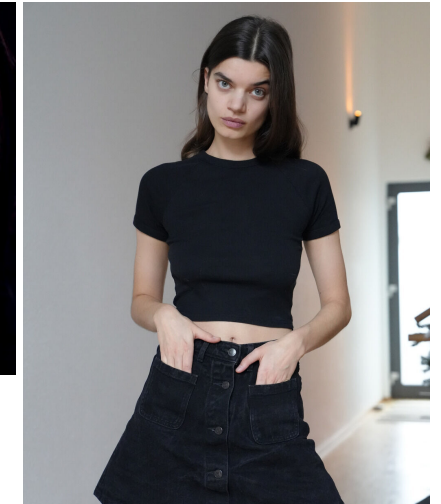

height	180	bust	79	dress	36/38
hair	darkbrown	waist	59,5	bra	b75
eyes	greygreen	hips	96	shoes	39,5

nadia soma

tune models

mail@tune-models.com

tune-models.com

+ 49 171 990 94 32

#tunefamily