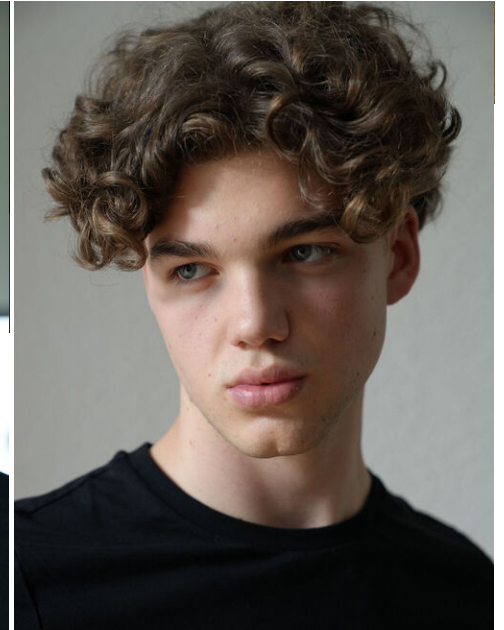

height	190	chest	91	dress	46/48
hair	darkblonde	waist	77	collar	41,5
eyes	blue	hips	92,5	shoes	44,5

finn arian

tune models

+ 49 171 990 94 32

mail@tune-models.com

tune-models.com

#tunefamily