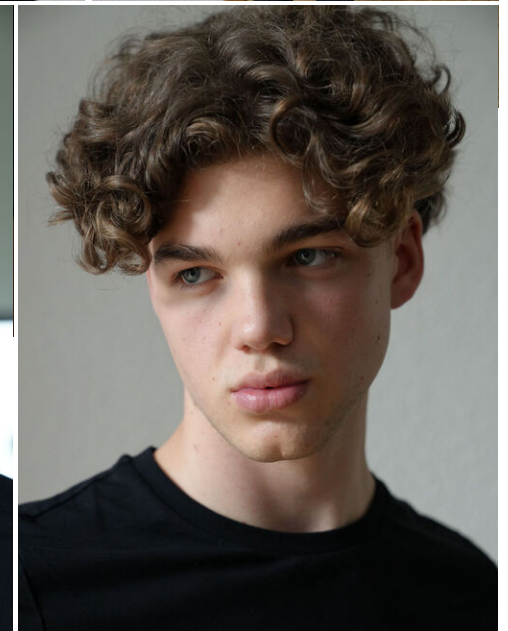

height	190	chest	91	dress	46/48
hair	darkblonde	waist	77	collar	41,5
eyes	blue	hips	92,5	shoes	44,5

finn arian

tune models

+ 49 171 990 94 32

mail@tune-models.com

tune-models.com

#tunefamily