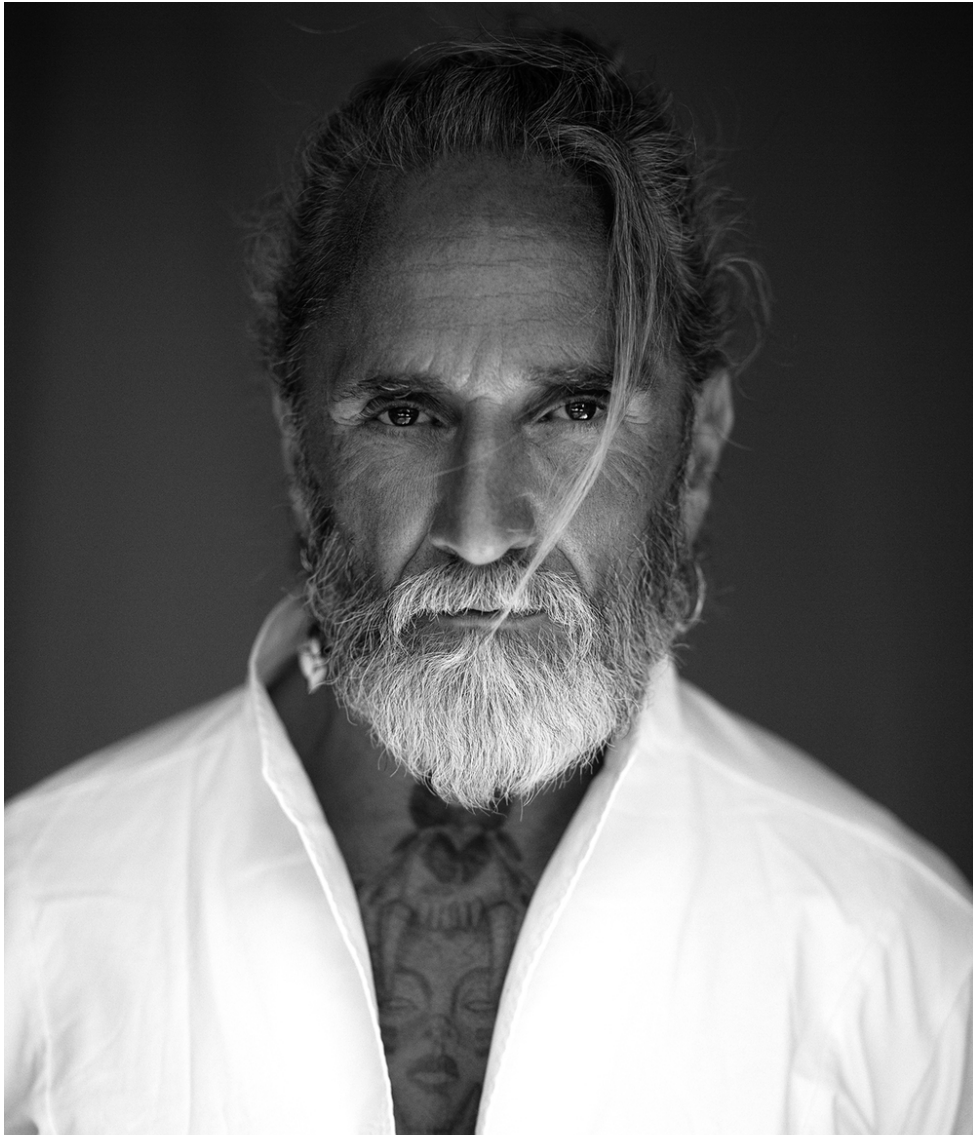

height	178	chest	104	dress	50/
hair	heatergrey	waist	79	collar	42
eyes	hazel	hips	94,5	shoes	41

tolga kurtulus

tune models

mail@tune-models.com

tune-models.com

+ 49 171 990 94 32

#tunefamily