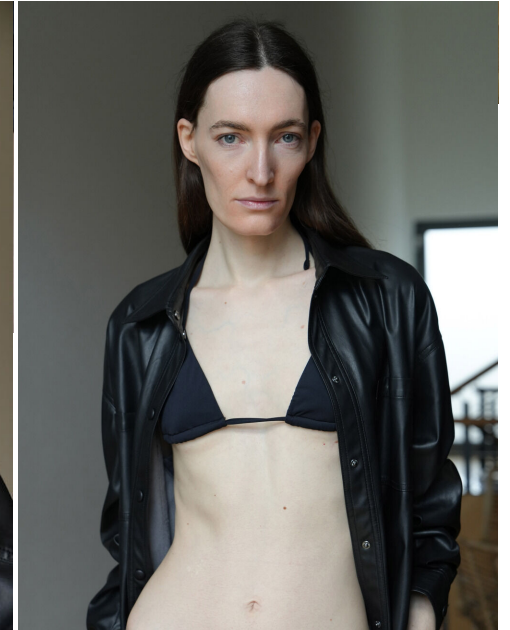

height 183 bust 81 dress 34/
hair brown waist 62
eyes blue hips 89 shoes 42

mothea

tune models

+ 49 171 990 94 32

mail@tune-models.com

tune-models.com

#tunefamily