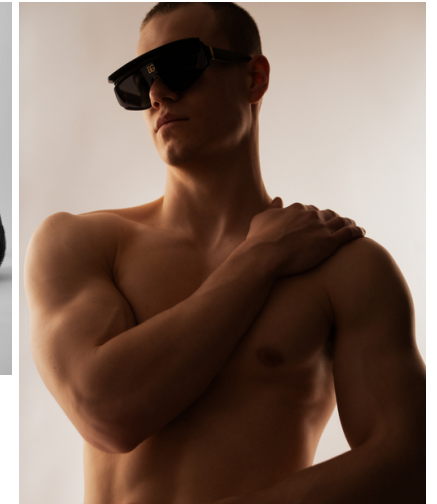

| | | | | | |
|--------|--------------|-------|----|--------|------|
| height | 187 | chest | 96 | dress | 48/ |
| hair | platinblonde | waist | 75 | collar | 40 |
| eyes | greygreen | hips | 91 | shoes | 43,5 |