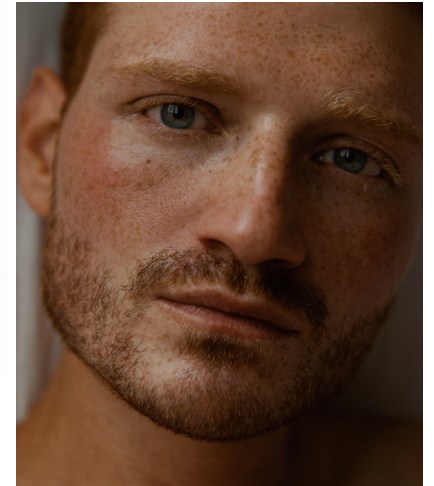

height	181	chest	94	dress	48/
hair	red	waist	74	collar	0
eyes	blue	hips	94	shoes	42

thomas kraft

tune models

mail@tune-models.com

tune-models.com

+ 49 171 990 94 32

#tunefamily