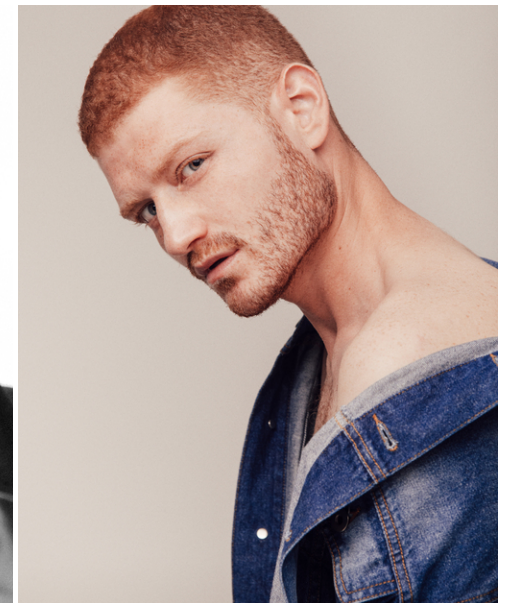

height	181	chest	94	dress	48/
hair	red	waist	74	collar	0
eyes	blue	hips	94	shoes	42

thomas kraft

tune models

mail@tune-models.com

tune-models.com

+ 49 171 990 94 32

#tunefamily