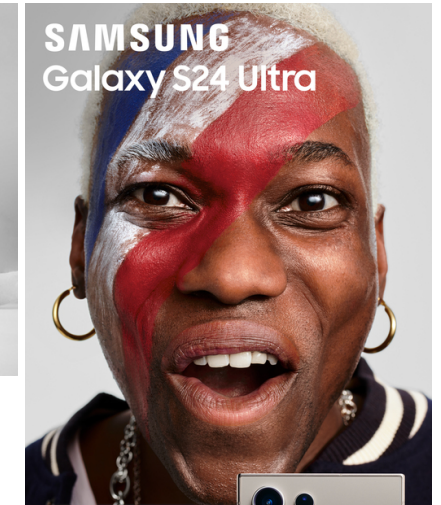

height	181	chest	89	dress	48/
hair	blonde	waist	76	collar	38
eyes	darkbrown	hips	89	shoes	44,5

yoko okoje

tune models

mail@tune-models.com

tune-models.com

+ 49 171 990 94 32

#tunefamily