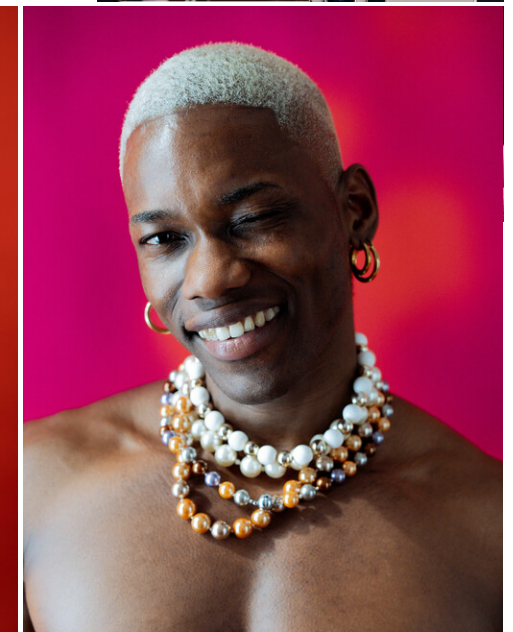

height	181	chest	89	dress	48/
hair	blonde	waist	76	collar	38
eyes	darkbrown	hips	89	shoes	44,5

yoko okoje

tune models

mail@tune-models.com

tune-models.com

+ 49 171 990 94 32

#tunefamily