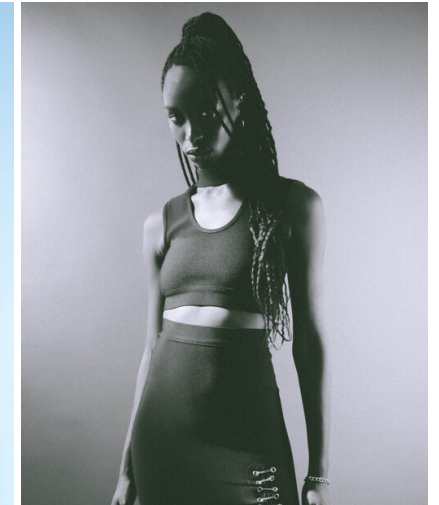

TM
TUNE MODELS

height	175	bust	76	dress	34/36
hair	black	waist	63	bra	b75
eyes	darkbrown	hips	88,5	shoes	39

yala

tune models

+ 49 171 990 94 32

mail@tune-models.com

tune-models.com

#tunefamily