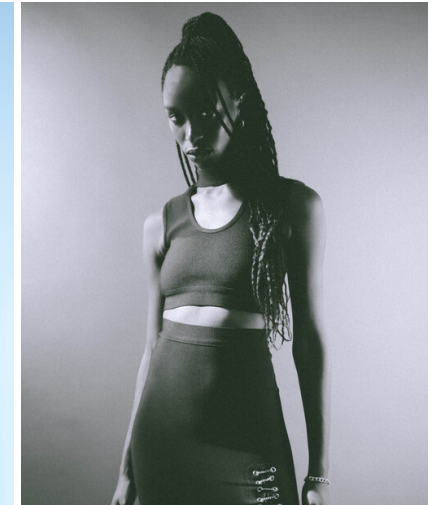

TM
TUNE MODELS

height	175	bust	76	dress	34/
hair	black	waist	63	bra	b75
eyes	darkbrown	hips	88,5	shoes	39

yala

tune models

+ 49 171 990 94 32

mail@tune-models.com

tune-models.com

#tunefamily