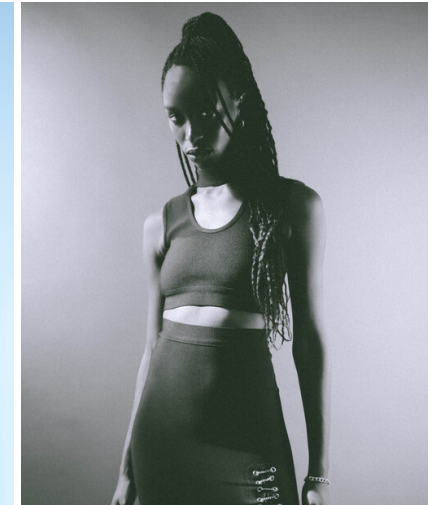

TM
TUNE MODELS

height	175	bust	76	dress	34/36
hair	black	waist	63	bra	b75
eyes	darkbrown	hips	88,5	shoes	39

yala

tune models

+ 49 171 990 94 32

mail@tune-models.com

tune-models.com

#tunefamily