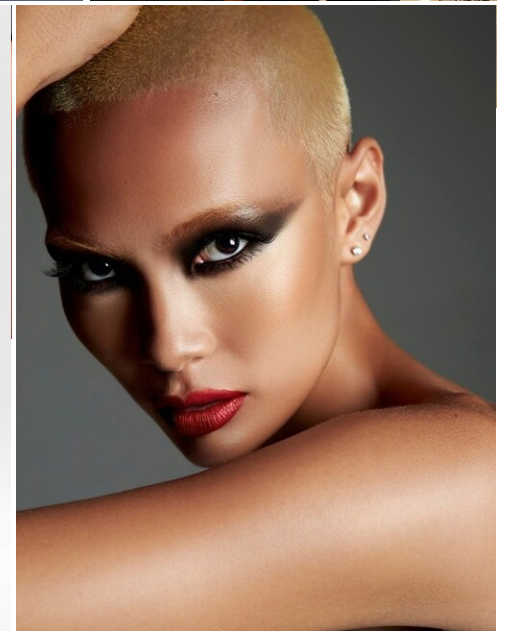

height 181 bust 82 dress 34/
hair platinblonde waist 61
eyes brown hips 87

jemma j.

tune models

+ 49 171 990 94 32

mail@tune-models.com

tune-models.com

#tunefamily