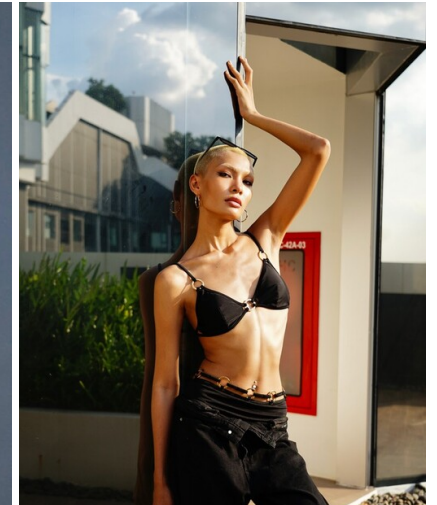

height 181 bust 82 dress 34/
hair platinblonde waist 61
eyes brown hips 87

jemma j.

tune models

+ 49 171 990 94 32

mail@tune-models.com

tune-models.com

#tunefamily