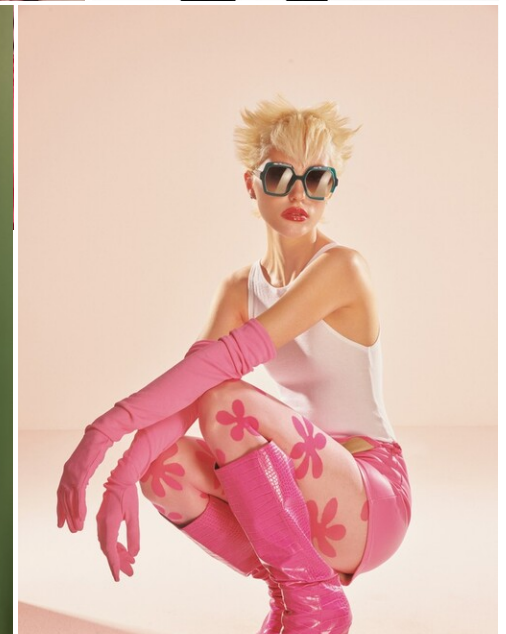

height 175 bust 75 dress 34/
hair lightblonde waist 61
eyes blue hips 89

julia knoll

tune models

+ 49 171 990 94 32

mail@tune-models.com

tune-models.com

#tunefamily