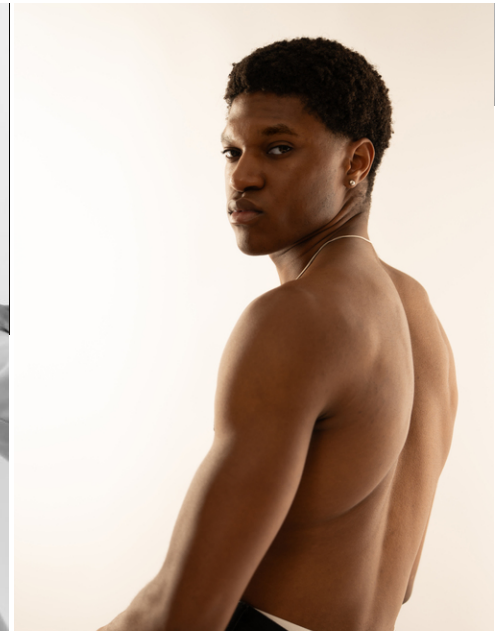

height	185	chest	91	dress	46/48
hair	black	waist	70	collar	39,5
eyes	darkbrown	hips	90	shoes	44

richy onoya

tune models

+ 49 171 990 94 32

mail@tune-models.com

tune-models.com

#tunefamily