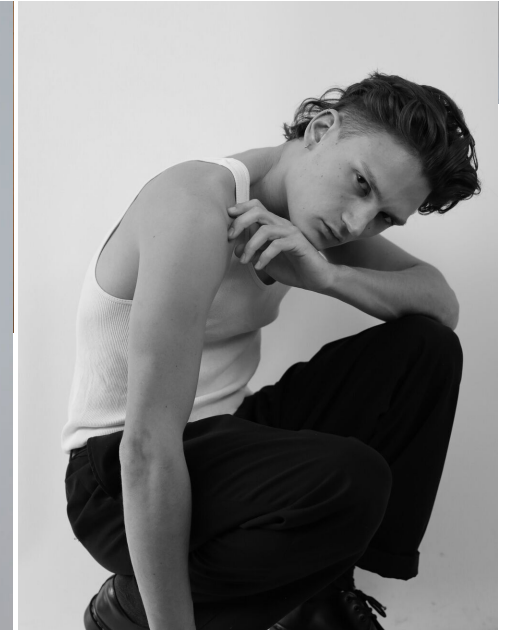

height	182	chest	93,5	dress	46/48
hair	brown	waist	75	collar	38,5
eyes	brown	hips	92,5	shoes	44,5

silas wagner

tune models

+ 49 171 990 94 32

mail@tune-models.com

tune-models.com

#tunefamily