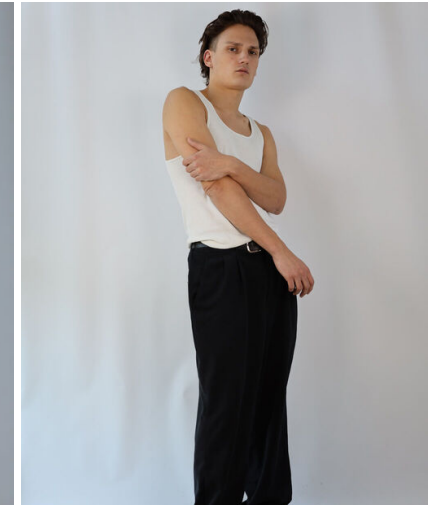

height	182	chest	93,5	dress	46/48
hair	brown	waist	75	collar	38,5
eyes	brown	hips	92,5	shoes	44,5

silas wagner

tune models

+ 49 171 990 94 32

mail@tune-models.com

tune-models.com

#tunefamily