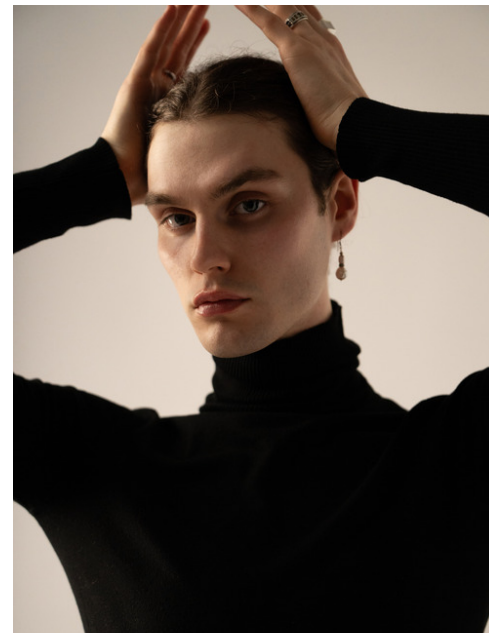

height 181
hair brown
eyes bluegrey
waist 74
hips 92,5
dress 48/36
shoes 42,5

sascha seibel

tune models

mail@tune-models.com

tune-models.com

+ 49 171 990 94 32

#tunefamily