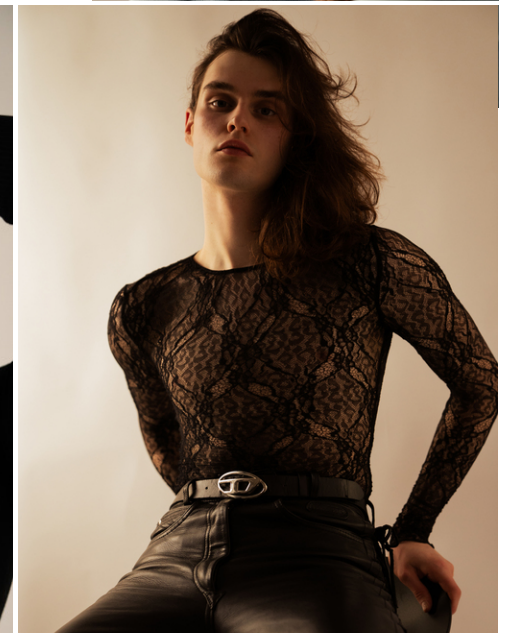

height 181  
hair brown  
eyes bluegrey  
waist 74  
hips 92,5  
dress 48/36  
shoes 42,5

sascha seibel

tune models

mail@tune-models.com

tune-models.com

+ 49 171 990 94 32

#tunefamily