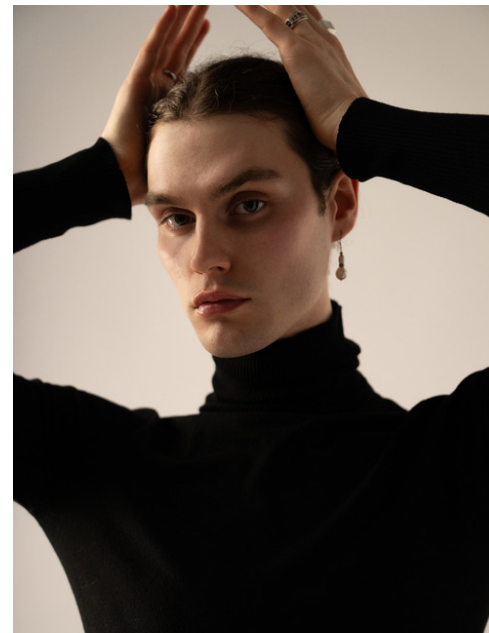

height 181  
hair brown  
eyes bluegrey  
waist 74  
hips 92,5  
dress 48/36  
shoes 42,5

sascha seibel

tune models

mail@tune-models.com

tune-models.com

+ 49 171 990 94 32

#tunefamily