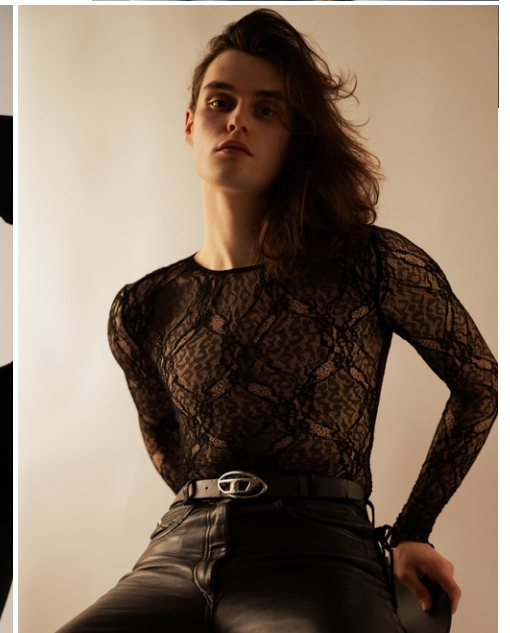

height 181
hair brown
eyes bluegrey
waist 74
hips 92,5
dress 48/36
shoes 42,5

sascha seibel

tune models

mail@tune-models.com

tune-models.com

+ 49 171 990 94 32

#tunefamily