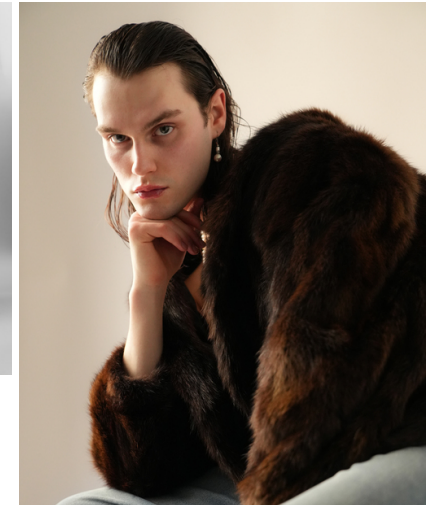

height 181  
hair brown  
eyes bluegrey  
waist 74  
hips 92,5  
dress 48/36  
shoes 42,5

sascha seibel

tune models

mail@tune-models.com

tune-models.com

+ 49 171 990 94 32

#tunefamily