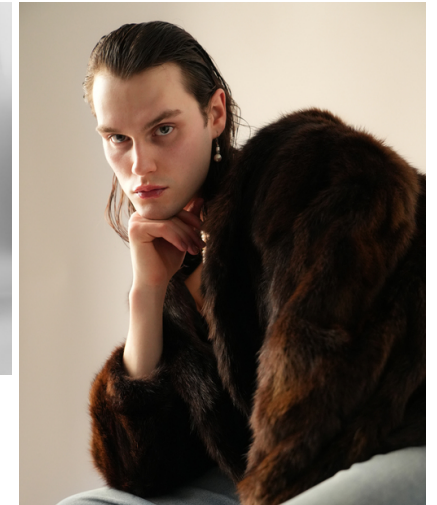

height 181
hair brown
eyes bluegrey
waist 74
hips 92,5
dress 48/36
shoes 42,5

sascha seibel

tune models

mail@tune-models.com

tune-models.com

+ 49 171 990 94 32

#tunefamily