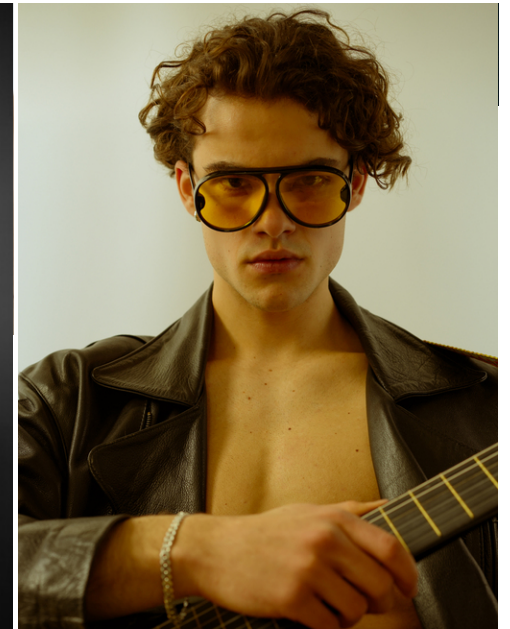

height	186	chest	93	dress	46/48
hair	brown	waist	76	collar	41
eyes	hazel	hips	89,5	shoes	43

beni steger

tune models

+ 49 171 990 94 32

mail@tune-models.com

tune-models.com

#tunefamily