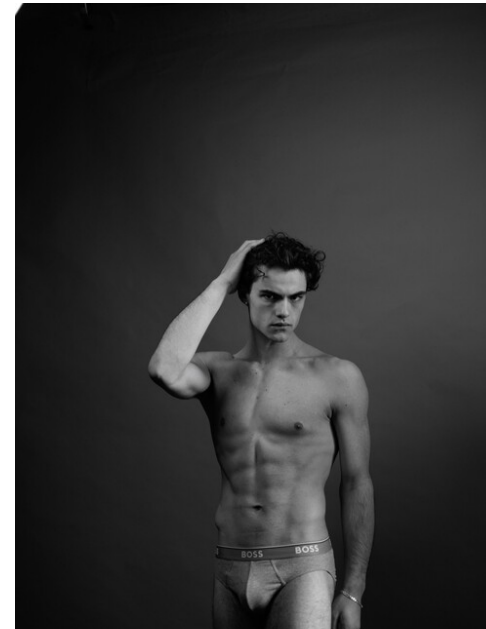

height	186	chest	93	dress	46/48
hair	brown	waist	76	collar	41
eyes	hazel	hips	89,5	shoes	43

beni steger

tune models

+ 49 171 990 94 32

mail@tune-models.com

tune-models.com

#tunefamily