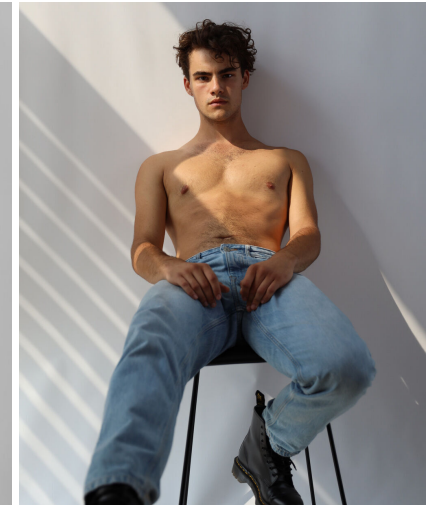

height 185

chest 96

dress 48/

hair brown

waist 76

collar 41

eyes hazel

hips 93,5

shoes 43

beni steger

tune models

+ 49 171 990 94 32

mail@tune-models.com

tune-models.com

#tunefamily