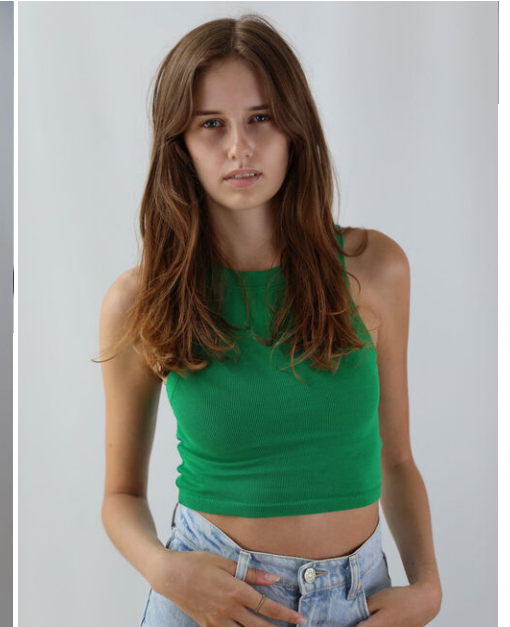

height	180	bust	77,5	dress	34/
hair	lightbrown	waist	65	bra	a75
eyes	bluegrey	hips	88	shoes	40

jules

tune models

mail@tune-models.com

tune-models.com

+ 49 171 990 94 32

#tunefamily