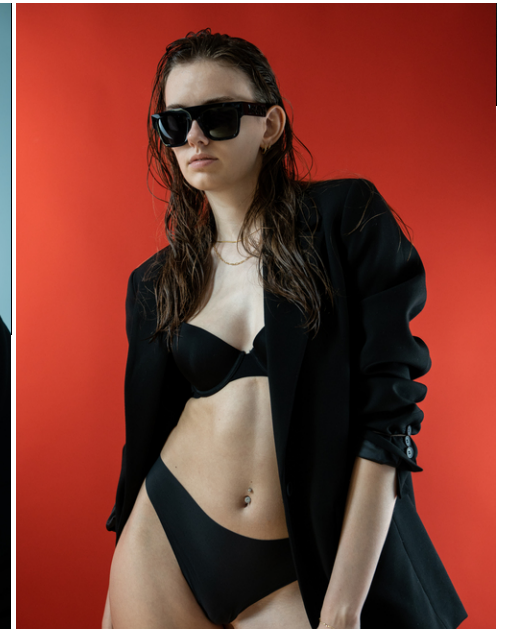

height	180	bust	77	dress	34/
hair	lightbrown	waist	66	bra	b75
eyes	bluegrey	hips	89	shoes	40

jules

tune models

mail@tune-models.com

tune-models.com

+ 49 171 990 94 32

#tunefamily