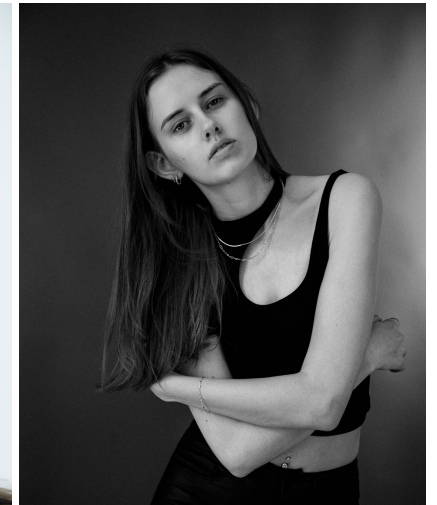

height	180	bust	77	dress	34/
hair	lightbrown	waist	66	bra	b75
eyes	bluegrey	hips	89	shoes	40

jules

tune models

mail@tune-models.com

tune-models.com

+ 49 171 990 94 32

#tunefamily