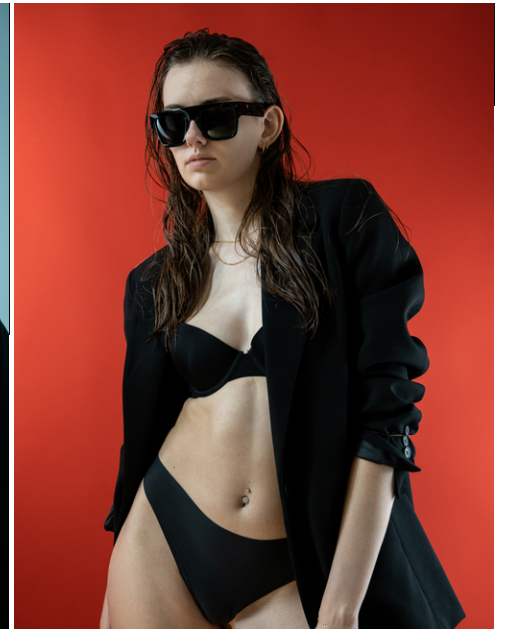

height	180	bust	77	dress	34/
hair	lightbrown	waist	66	bra	b75
eyes	bluegrey	hips	89	shoes	40

jules

tune models

+ 49 171 990 94 32

mail@tune-models.com

tune-models.com

#tunefamily