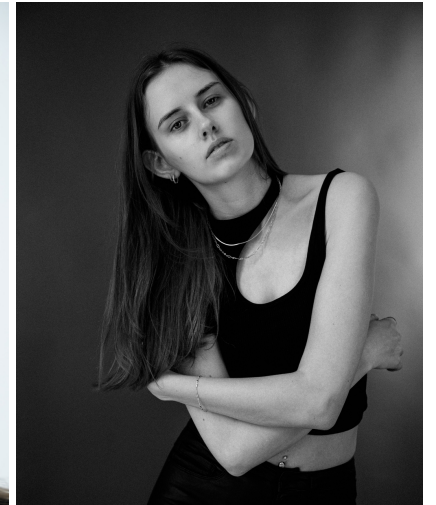

height	180	bust	77	dress	34/
hair	lightbrown	waist	66	bra	b75
eyes	bluegrey	hips	89	shoes	40

jules

tune models

+ 49 171 990 94 32

mail@tune-models.com

tune-models.com

#tunefamily