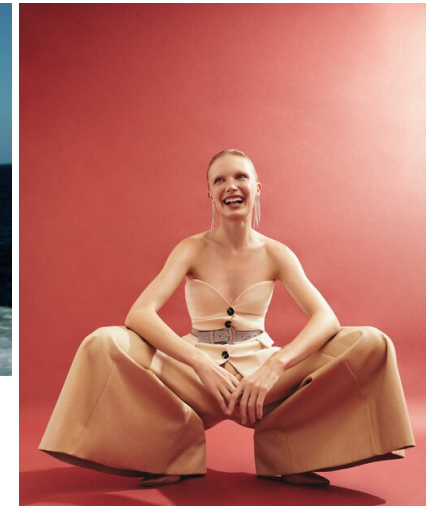

height	175	bust	82	dress	34/36
hair	lightblonde	waist	60	bra	b80
eyes	blue	hips	88	shoes	39,5

jolina pollex

tune models

+ 49 171 990 94 32

mail@tune-models.com

tune-models.com

#tunefamily