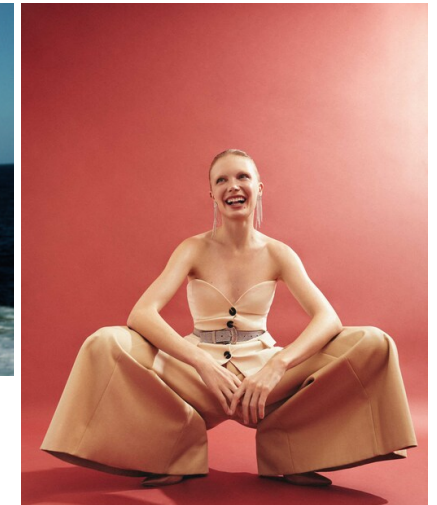

height	175	bust	82	dress	34/36
hair	lightblonde	waist	60	bra	b80
eyes	blue	hips	88	shoes	39,5

jolina pollex

tune models

+ 49 171 990 94 32

mail@tune-models.com

tune-models.com

#tunefamily