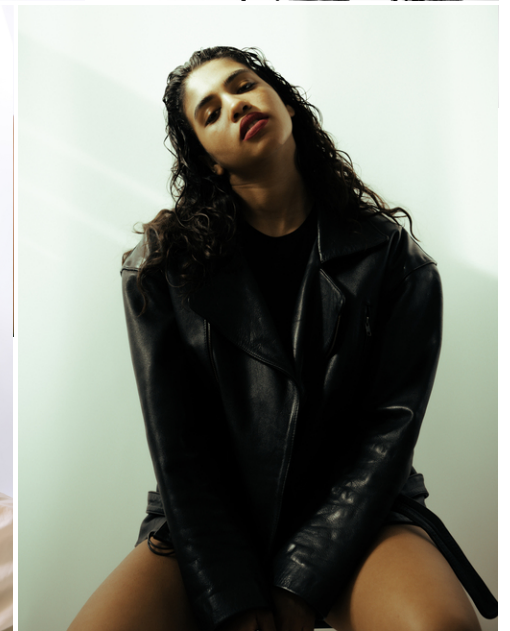

height	173	bust	85	dress	34/36
hair	darkbrown	waist	65	bra	c75
eyes	darkbrown	hips	93	shoes	39,5

jaylin luz

tune models

+ 49 171 990 94 32

mail@tune-models.com

tune-models.com

#tunefamily