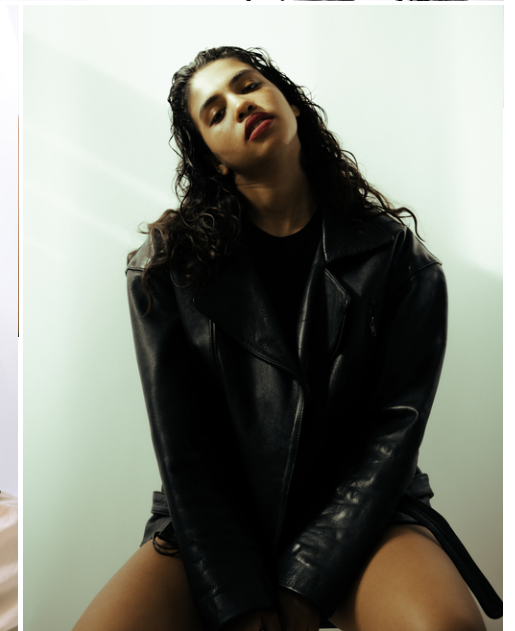

height	173	bust	85	dress	34/36
hair	darkbrown	waist	65	bra	c75
eyes	darkbrown	hips	93	shoes	39,5

jaylin luz

tune models

+ 49 171 990 94 32

mail@tune-models.com

tune-models.com

#tunefamily