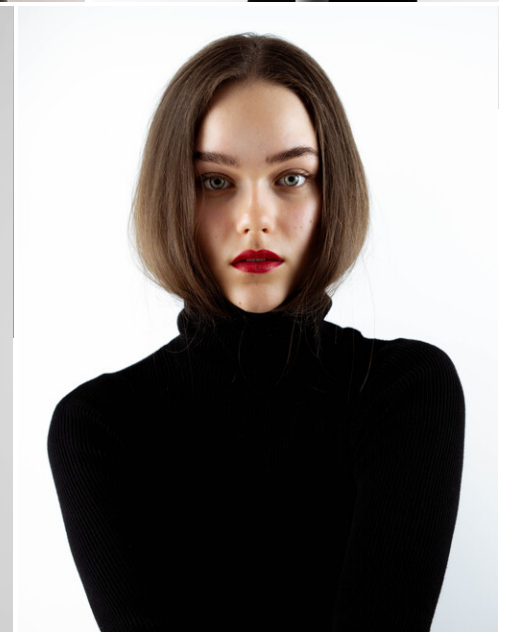

height	174	bust	81	dress	34/
hair	brown	waist	59	bra	a75
eyes	blue	hips	87	shoes	38

johanna hopp

tune models

+ 49 171 990 94 32

mail@tune-models.com

tune-models.com

#tunefamily