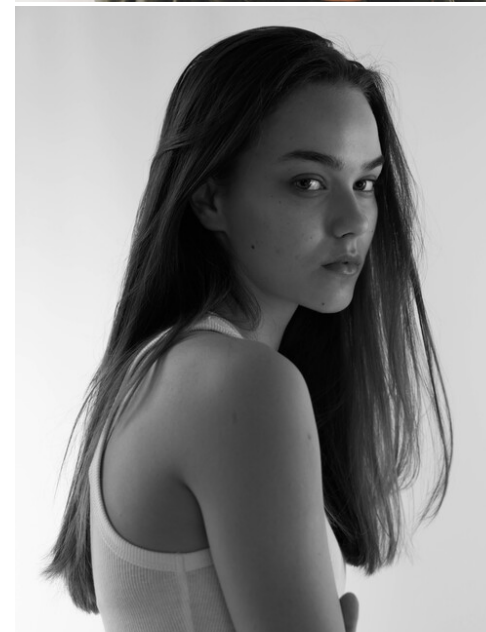

height	174	bust	81	dress	34/
hair	brown	waist	59	bra	a75
eyes	blue	hips	87	shoes	38

johanna hopp

tune models

+ 49 171 990 94 32

mail@tune-models.com

tune-models.com

#tunefamily