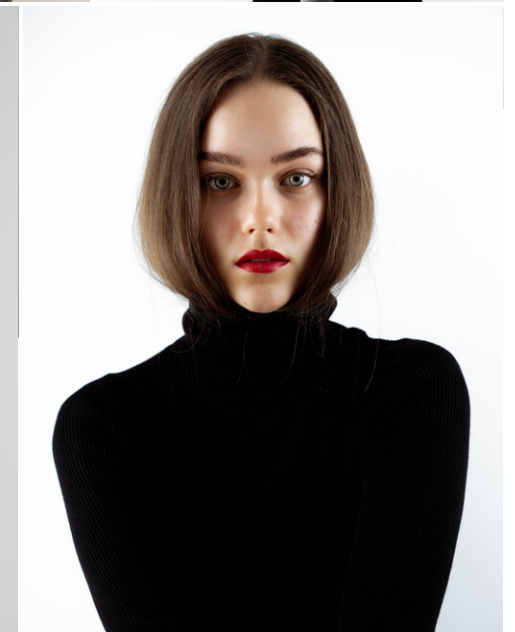

height	174	bust	81	dress	34/
hair	brown	waist	59	bra	a75
eyes	blue	hips	87	shoes	38

johanna hopp

tune models

+ 49 171 990 94 32

mail@tune-models.com

tune-models.com

#tunefamily