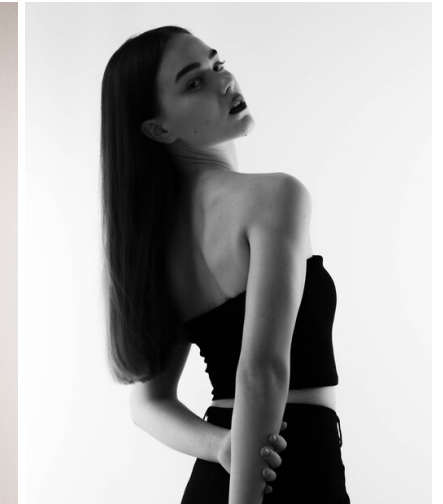

height	174	bust	81	dress	34/
hair	brown	waist	59	bra	a75
eyes	blue	hips	87	shoes	38

johanna hopp

tune models

+ 49 171 990 94 32

mail@tune-models.com

tune-models.com

#tunefamily