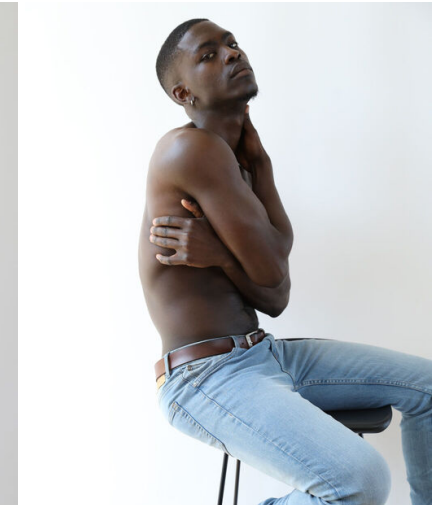

height	180	chest	93	dress	48/
hair	black	waist	76	collar	37,5
eyes	darkbrown	hips	88,5	shoes	43

arnaud

tune models

+ 49 171 990 94 32

mail@tune-models.com

tune-models.com

#tunefamily