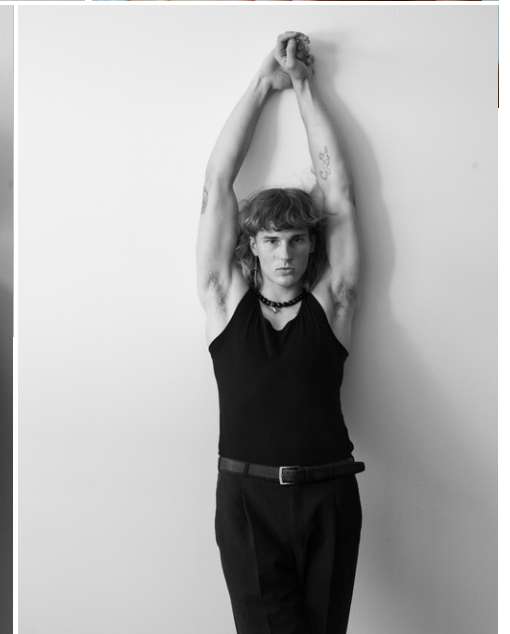

height	188	chest	92,5	dress	48/
hair	lightbrown	waist	77	collar	37
eyes	darkbrown	hips	94	shoes	45

ruben neiss

tune models

+ 49 171 990 94 32

mail@tune-models.com

tune-models.com

#tunefamily