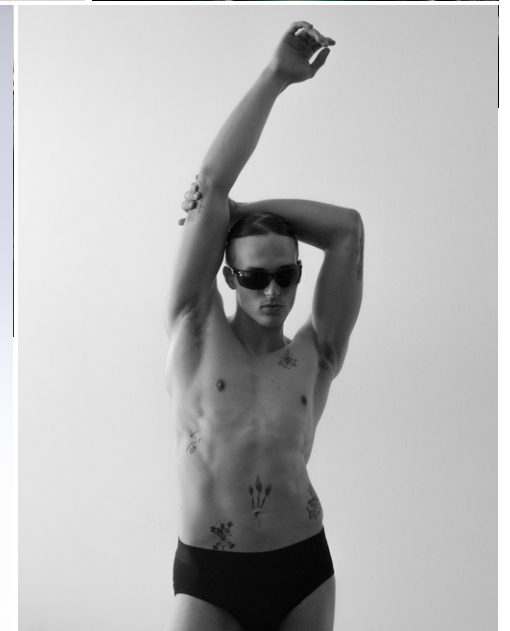

height	188	chest	98	dress	48/
hair	lightbrown	waist	79	collar	38
eyes	darkbrown	hips	94	shoes	45

ruben neiss

tune models

+ 49 171 990 94 32

mail@tune-models.com

tune-models.com

#tunefamily