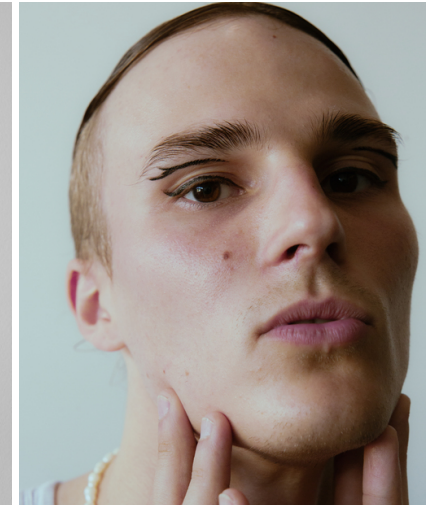

height	188	chest	92,5	dress	48/
hair	lightbrown	waist	77	collar	37
eyes	darkbrown	hips	94	shoes	45

ruben neiss

tune models

+ 49 171 990 94 32

mail@tune-models.com

tune-models.com

#tunefamily