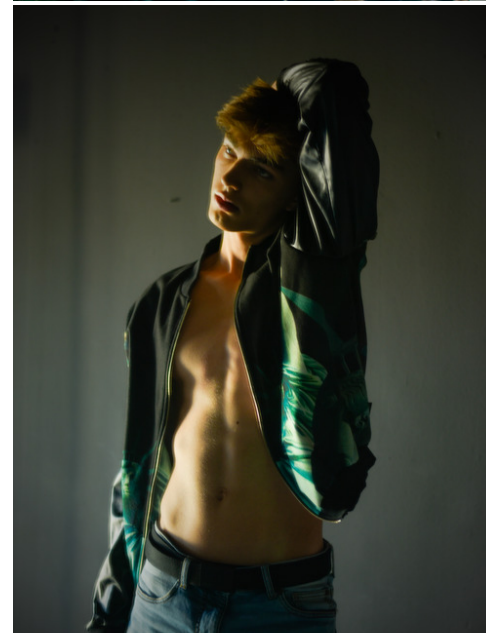

height	190	chest	95	dress	48/50
hair	lightbrown	waist	75	collar	38
eyes	bluegrey	hips	95	shoes	46

oliver kolarik

tune models

+ 49 171 990 94 32

mail@tune-models.com

tune-models.com

#tunefamily