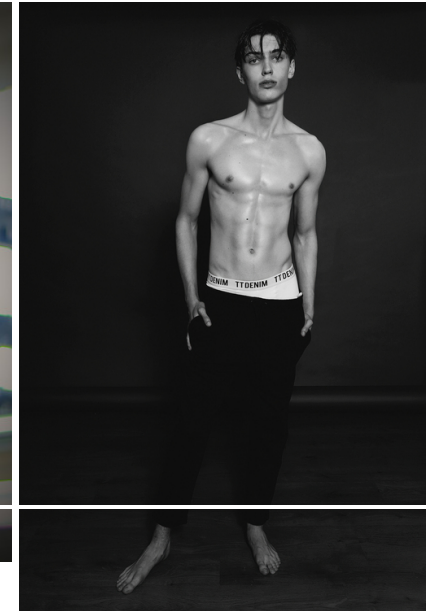

height	190	chest	95	dress	48/50
hair	lightbrown	waist	75	collar	38
eyes	bluegrey	hips	95	shoes	46

oliver kolarik

tune models

+ 49 171 990 94 32

mail@tune-models.com

tune-models.com

#tunefamily