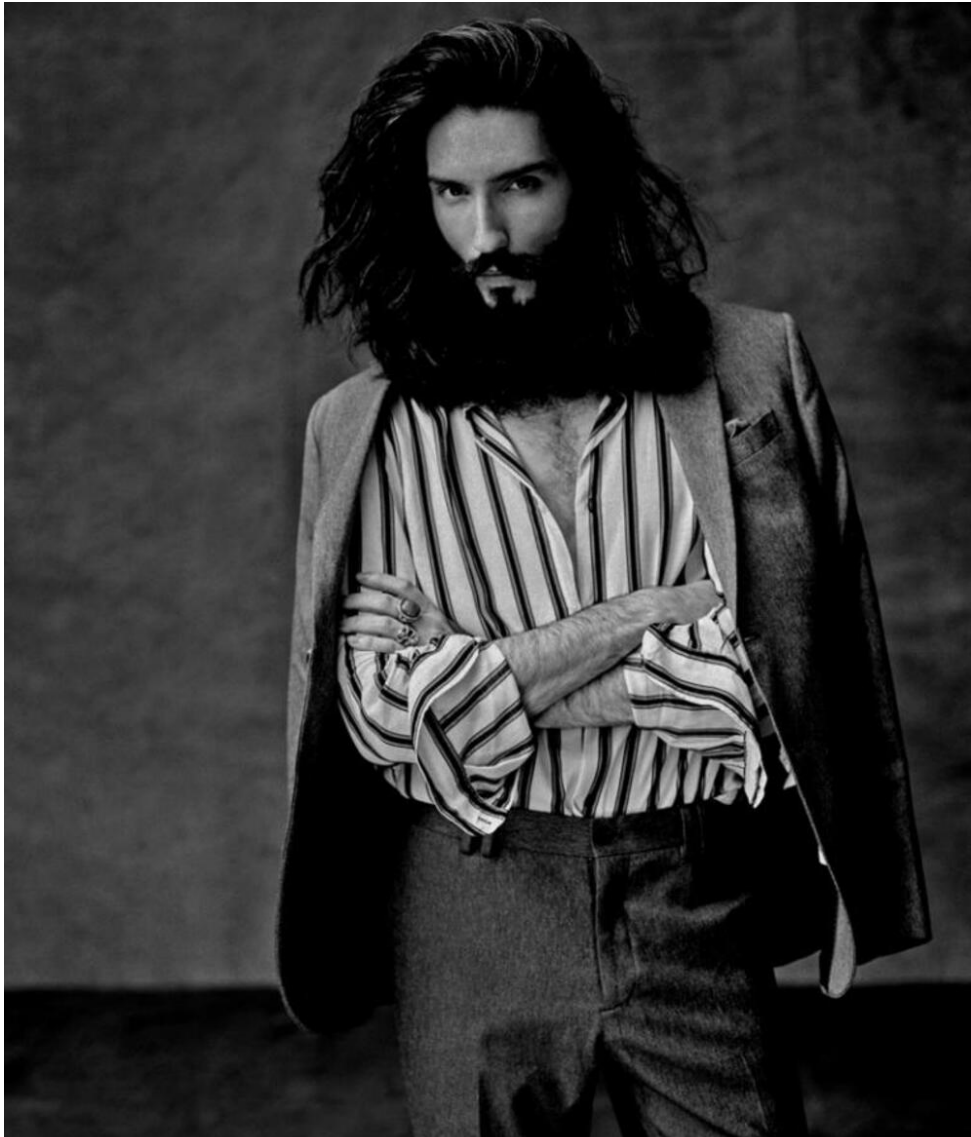

height	187	chest	98	dress	48/
hair	black	waist	80	collar	0
eyes	darkbrown	hips	92	shoes	43

marco novella

tune models

+ 49 171 990 94 32

mail@tune-models.com

tune-models.com

#tunefamily