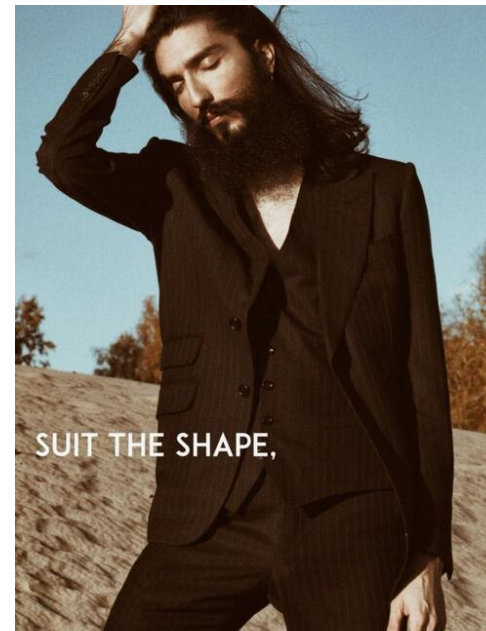

height	187	chest	98	dress	48/
hair	black	waist	80	collar	0
eyes	darkbrown	hips	92	shoes	43

marco novella

tune models

mail@tune-models.com

tune-models.com

+ 49 171 990 94 32

#tunefamily