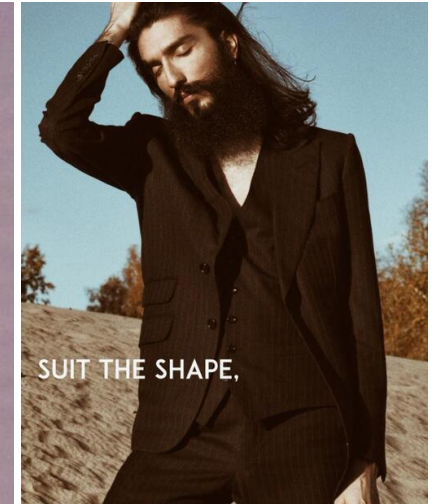

height	187	chest	98	dress	48/
hair	black	waist	80	collar	0
eyes	darkbrown	hips	92	shoes	43

marco novella

tune models

+ 49 171 990 94 32

mail@tune-models.com

tune-models.com

#tunefamily