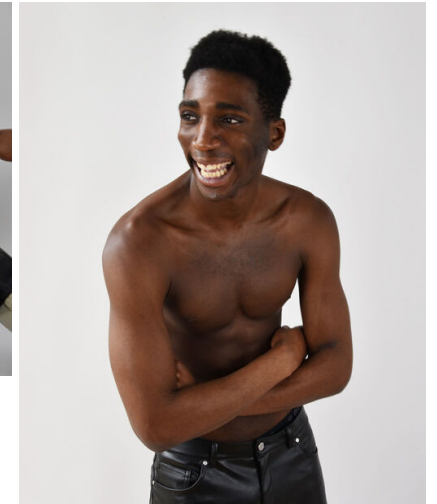

height	185	chest	94	dress	46/48
hair	black	waist	75	collar	38
eyes	darkbrown	hips	93	shoes	44,5

osi ho tolase

tune models

mail@tune-models.com

tune-models.com

+ 49 171 990 94 32

#tunefamily