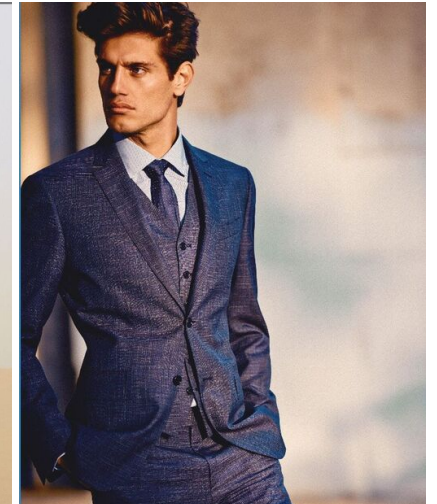

height	186	chest	97	dress	48/48
hair	brown	waist	83	collar	0
eyes	blue	hips	90	shoes	43

marco castelli

tune models

mail@tune-models.com

tune-models.com

+ 49 171 990 94 32

#tunefamily