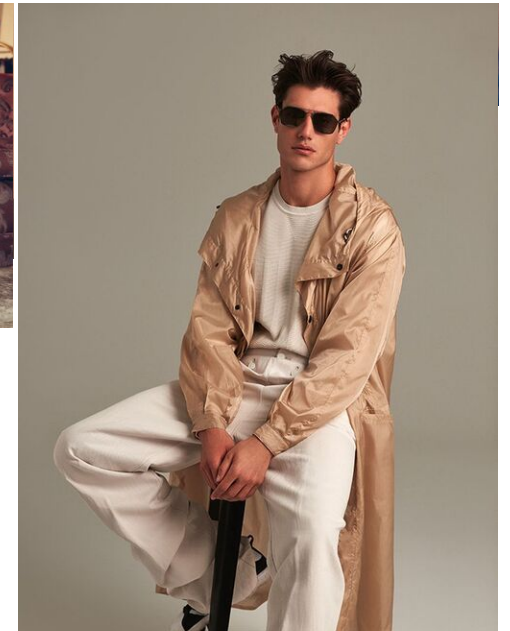

height	186	chest	97	dress	48/48
hair	brown	waist	83	collar	0
eyes	blue	hips	90	shoes	43

marco castelli

tune models

mail@tune-models.com

tune-models.com

+ 49 171 990 94 32

#tunefamily