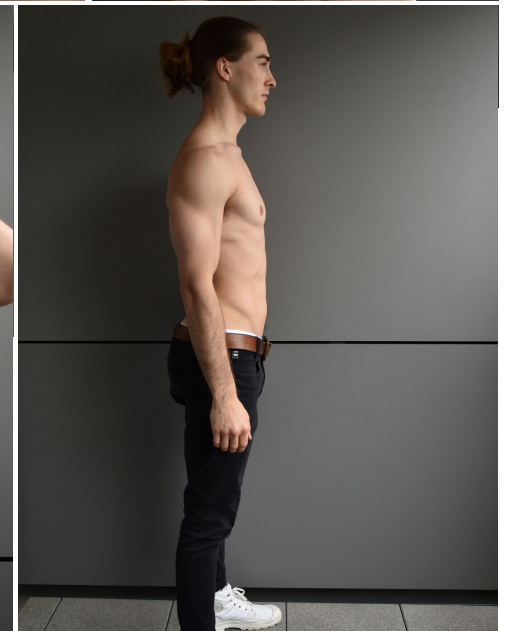

height	188	chest	100	dress	48/50
hair	darkblonde	waist	79,5	collar	42
eyes	bluegreen	hips	94	shoes	42,5

severin

tune models

+ 49 171 990 94 32

mail@tune-models.com

tune-models.com

#tunefamily