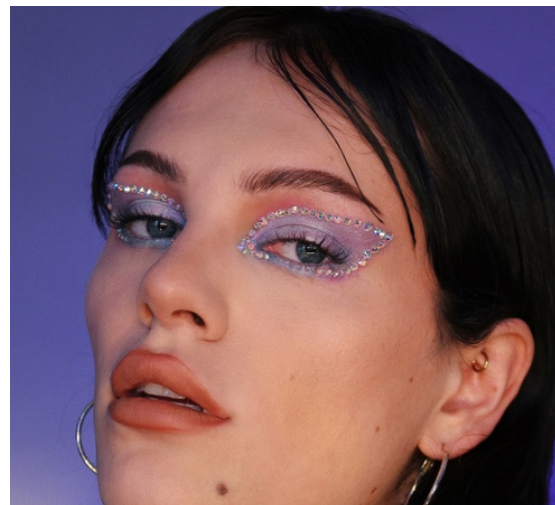

height	176	bust	91	dress	36/
hair	brown	waist	68	bra	a75
eyes	bluegrey	hips	92	shoes	38,5

phenix

tune models

+ 49 171 990 94 32

mail@tune-models.com

tune-models.com

#tunefamily