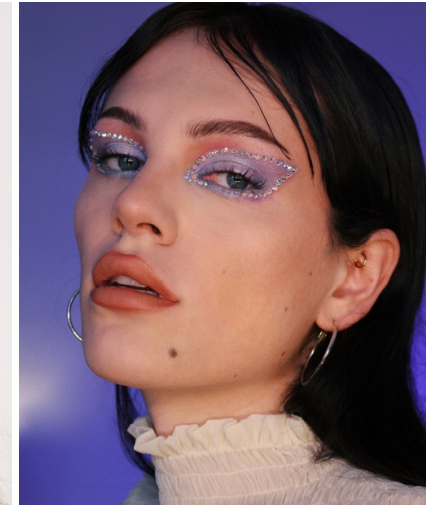

height	176	bust	93	dress	36/
hair	brown	waist	69	bra	a75
eyes	bluegrey	hips	92	shoes	38,5

phenix

tune models

+ 49 171 990 94 32

mail@tune-models.com

tune-models.com

#tunefamily