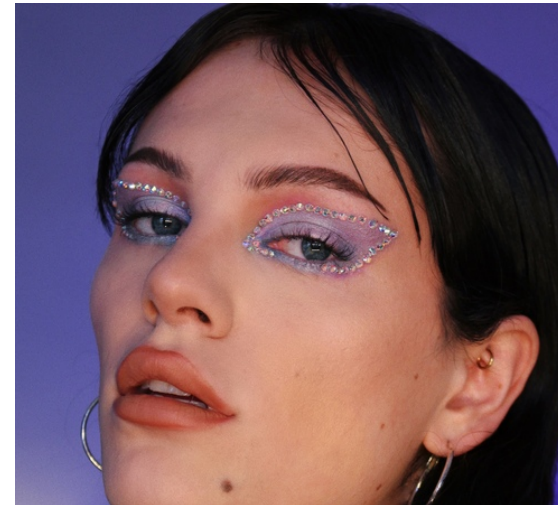

| | | | | | |
|--------|----------|-------|----|-------|------|
| height | 176 | bust | 93 | dress | 36/ |
| hair | brown | waist | 69 | bra | a75 |
| eyes | bluegrey | hips | 92 | shoes | 38,5 |

phenix