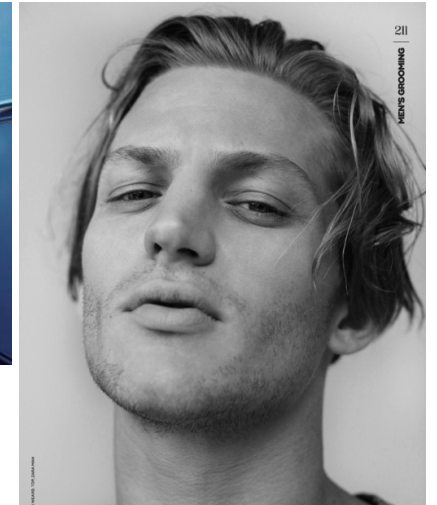

height	191	chest	104	dress	50/52
hair	blonde	waist	90	collar	44
eyes	blue	hips	105	shoes	45

sebastian sauve

tune models

+ 49 171 990 94 32

mail@tune-models.com

tune-models.com

#tunefamily