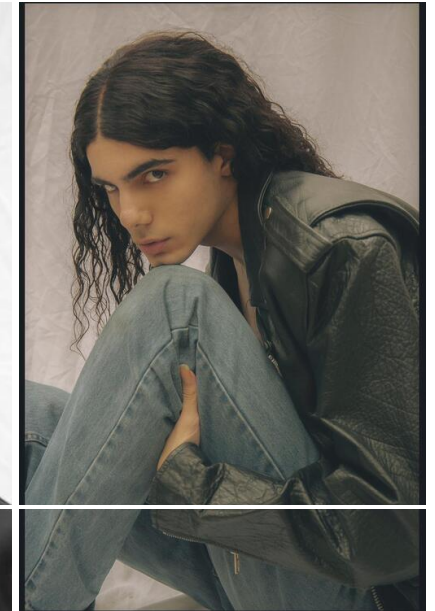

height	185	bust	86	dress	36/46
hair	darkbrown	waist	65		
eyes	darkbrown	hips	90	shoes	42,5

paris leon

tune models

mail@tune-models.com

tune-models.com

+ 49 171 990 94 32

#tunefamily