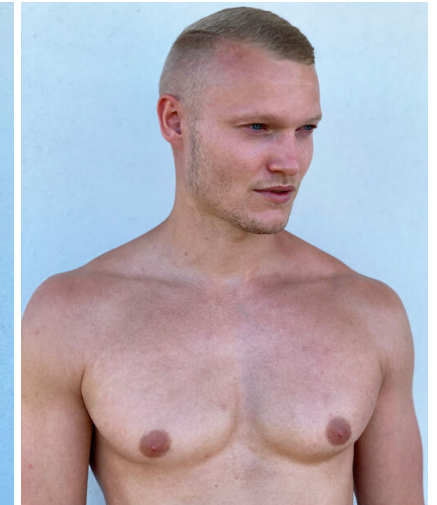

height 187

chest 110

dress 48/50

hair blonde

waist 82

collar 46

eyes lightblue

hips 95

shoes 44

marco schildmann

tune models

+ 49 171 990 94 32

mail@tune-models.com

tune-models.com

#tunefamily