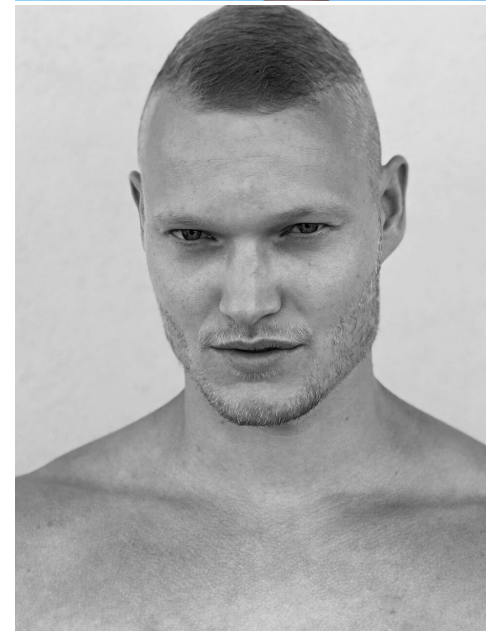

height 187

chest 110

dress 48/50

hair blonde

waist 82

collar 46

eyes lightblue

hips 95

shoes 44

marco schildmann

tune models

+ 49 171 990 94 32

mail@tune-models.com

tune-models.com

#tunefamily