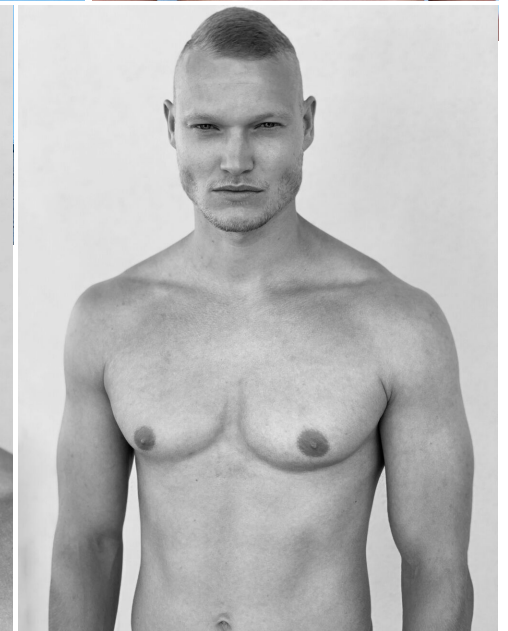

height 187

chest 110

dress 48/50

hair blonde

waist 82

collar 46

eyes lightblue

hips 95

shoes 44

marco schildmann

tune models

+ 49 171 990 94 32

mail@tune-models.com

tune-models.com

#tunefamily