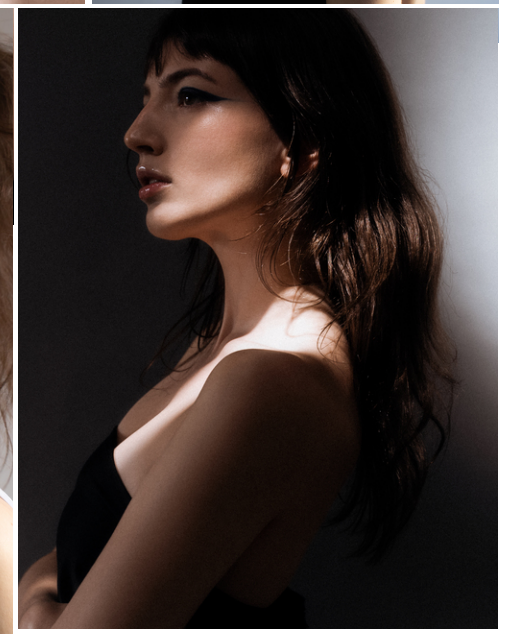

height	174	bust	75	dress	34/
hair	brown	waist	58	bra	c75
eyes	hazel	hips	87	shoes	38

lara rossi

tune models

+ 49 171 990 94 32

mail@tune-models.com

tune-models.com

#tunefamily