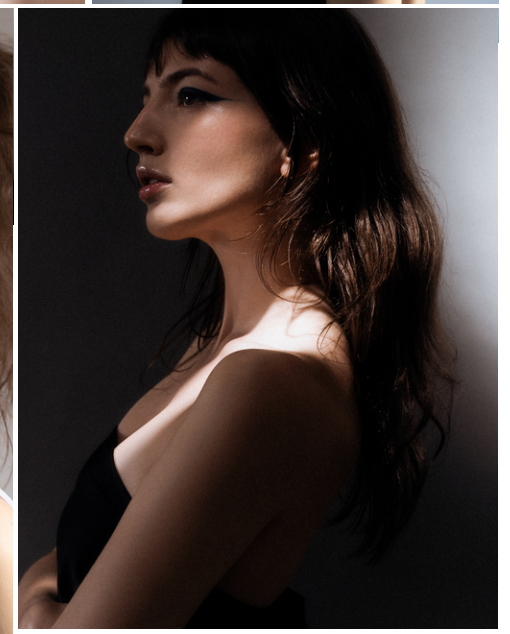

height	174	bust	75	dress	34/
hair	brown	waist	58	bra	c75
eyes	hazel	hips	87	shoes	38

lara rossi

tune models

+ 49 171 990 94 32

mail@tune-models.com

tune-models.com

#tunefamily