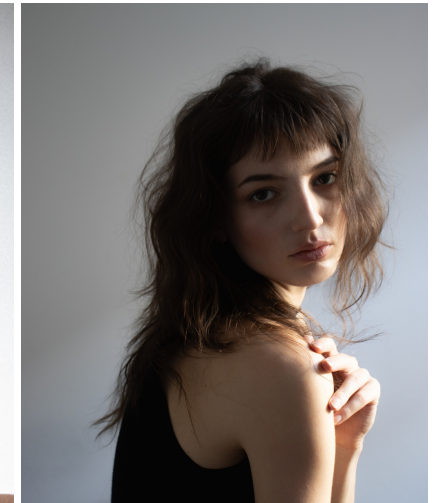

height	174	bust	75	dress	34/
hair	brown	waist	58	bra	c75
eyes	hazel	hips	87	shoes	38

lara rossi

tune models

+ 49 171 990 94 32

mail@tune-models.com

tune-models.com

#tunefamily