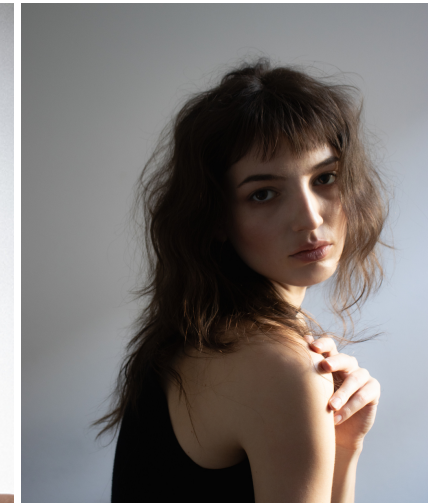

height	174	bust	75	dress	34/
hair	brown	waist	58	bra	c75
eyes	hazel	hips	87	shoes	38

lara rossi

tune models

+ 49 171 990 94 32

mail@tune-models.com

tune-models.com

#tunefamily