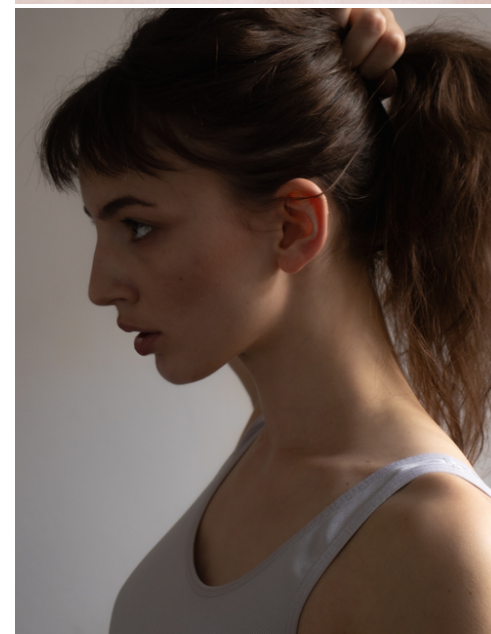

height	174	bust	75	dress	34/
hair	brown	waist	58	bra	c75
eyes	hazel	hips	87	shoes	38

lara rossi

tune models

+ 49 171 990 94 32

mail@tune-models.com

tune-models.com

#tunefamily