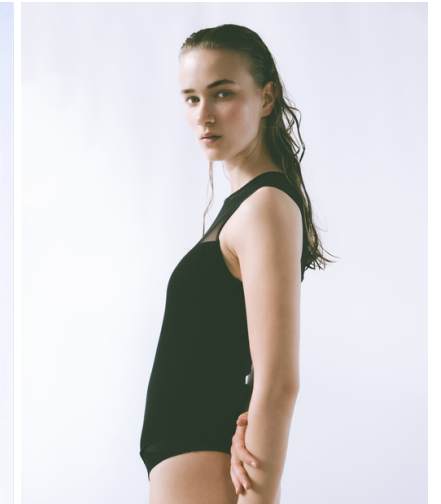

TM
TUNE MODELS

height	180	bust	79,5	dress	34/
hair	darkblonde	waist	63	bra	a75
eyes	greygreen	hips	89	shoes	41

emma hopp

tune models

mail@tune-models.com

tune-models.com

+ 49 171 990 94 32

#tunefamily