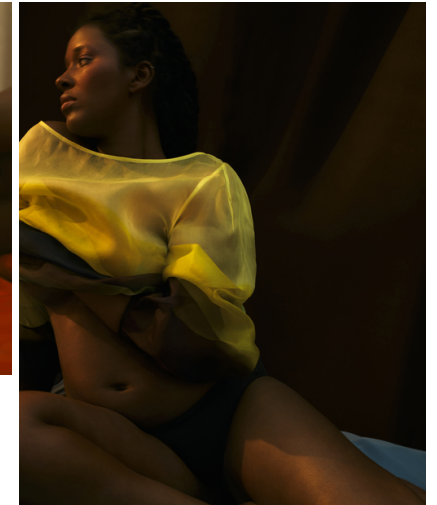

height	175	bust	90	dress	40/
hair	black	waist	80	bra	d80
eyes	brown	hips	107	shoes	39

suhur osman

tune models

+ 49 171 990 94 32

mail@tune-models.com

tune-models.com

#tunefamily