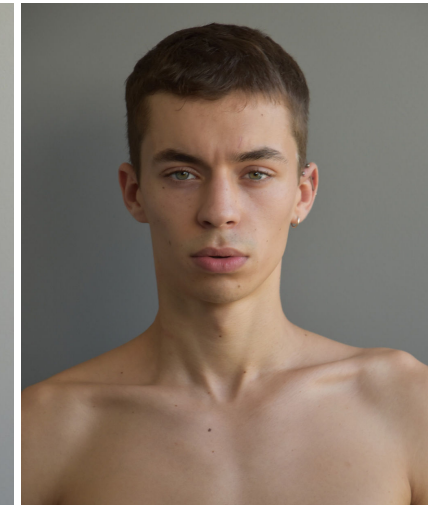

height	189	chest	91	dress	46/48
hair	lightbrown	waist	72	collar	37
eyes	greygreen	hips	93	shoes	43,5

johannes agules

tune models by florian betzl

+ 49 171 990 94 32

mail@tune-models.com tune-models.com

#tunefamily