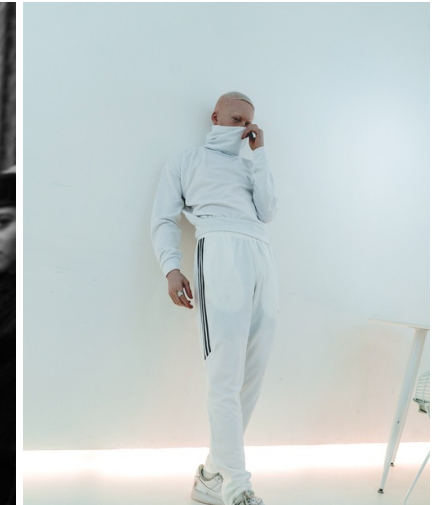

boris dikelo

height	178	chest	77	dress	46/48
hair	lightblonde	waist	68	collar	36
eyes	bluegreen	hips	86	shoes	41,5

tune models

+ 49 171 990 94 32

mail@tune-models.com

tune-models.com

#tunefamily