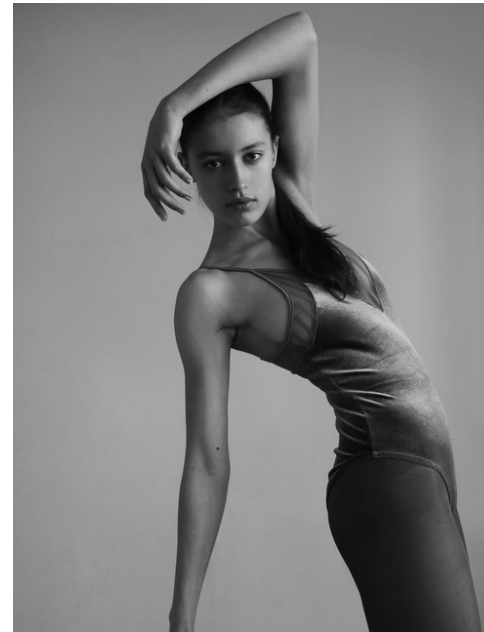

height	177	bust	82	dress	34/
hair	brown	waist	60	bra	c75
eyes	hazel	hips	88	shoes	38

Paula Ahlgrimm

tune models

mail@tune-models.com

tune-models.com

+ 49 171 990 94 32

#tunefamily