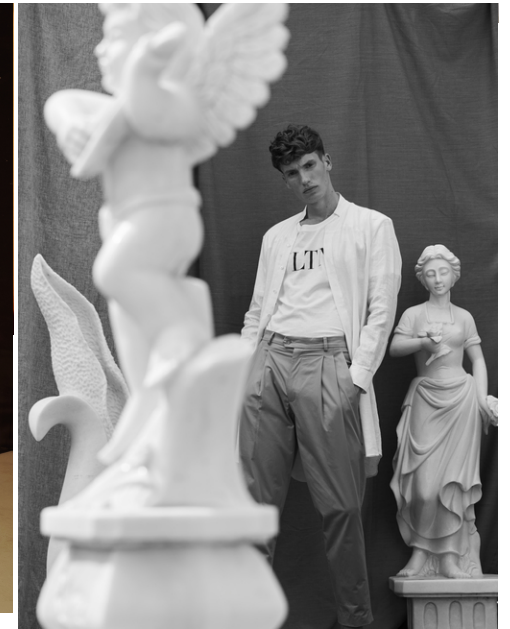

height	190	chest	96	dress	48/50
hair	darkblonde	waist	79	collar	40
eyes	brown	hips	96	shoes	43,5

luca feucht

tune models

mail@tune-models.com

tune-models.com

+ 49 171 990 94 32

#tunefamily