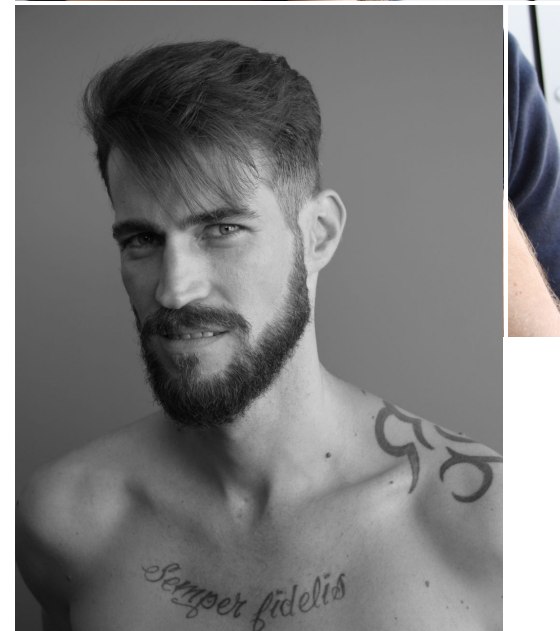

height	190	chest	97,5	dress	48/
hair	brown	waist	79,5	collar	41
eyes	bluegrey	hips	96	shoes	45,5

thomas brock

tune models by florian betzl

+ 49 171 990 94 32

mail@tune-models.com tune-models.com

#tunefamily