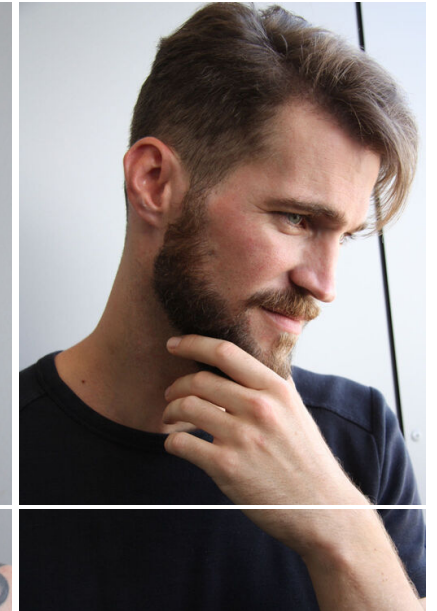

tune models

+ 49 171 990 94 32

mail@tune-models.com

tune-models.com

#tunefamily