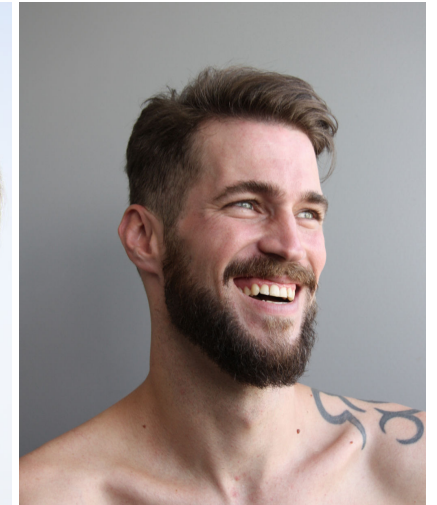

height	190	chest	97,5	dress	48/
hair	brown	waist	79,5	collar	41
eyes	bluegrey	hips	96	shoes	45,5

thomas brock

tune models by florian betzl

+ 49 171 990 94 32

mail@tune-models.com tune-models.com

#tunefamily