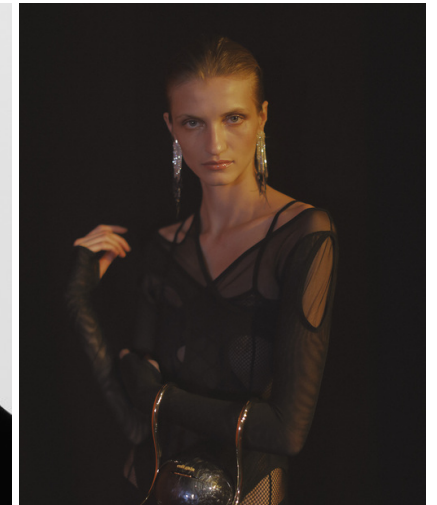

height	180	bust	78	dress	34/36
hair	blonde	waist	63	bra	a80
eyes	bluegreen	hips	87	shoes	40,5

merle gerhardy

tune models

+ 49 171 990 94 32

mail@tune-models.com

tune-models.com

#tunefamily