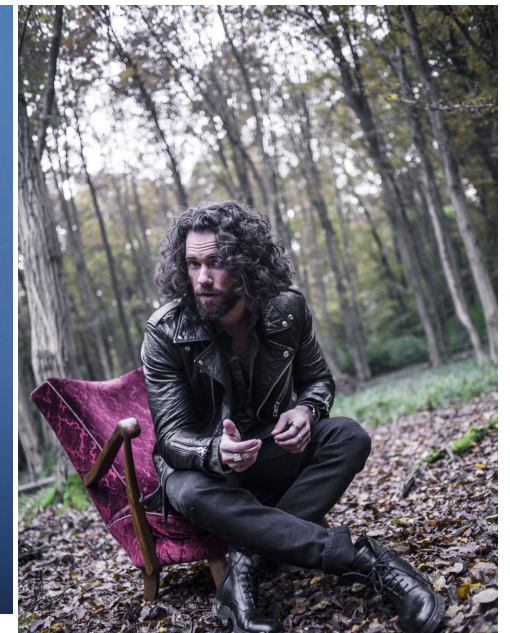

height	185	chest	99	dress	48
hair	brown	waist	79	collar	39
eyes	blue	hips	97	shoes	42,5

hank

tune models by florian betzl

+ 49 171 990 94 32

mail@tune-models.com tune-models.com

#tunefamily