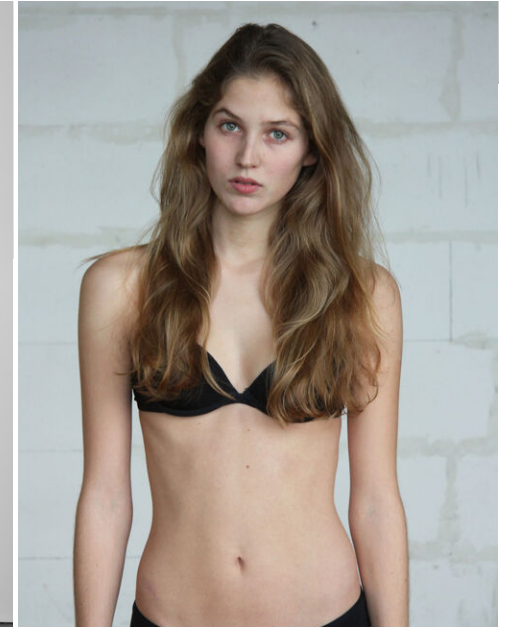

height	176	bust	86	dress	36/38
hair	darkblonde	waist	65	bra	a80
eyes	bluegreen	hips	93	shoes	39

dani

tune models

+ 49 171 990 94 32

mail@tune-models.com

tune-models.com

#tunefamily