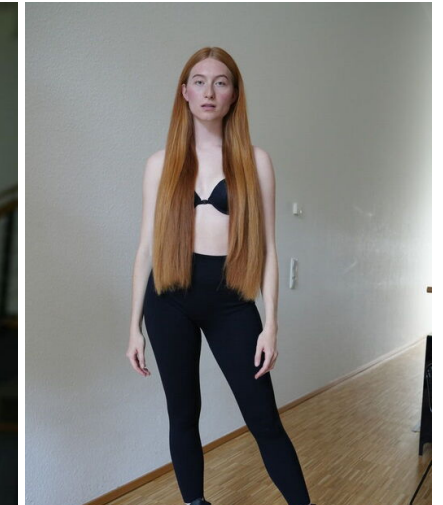

height 186

bust 89

dress 40/

hair red

waist 75

bra c80

eyes blue

hips 103

shoes 42,5

marie magdalena

tune models

+ 49 171 990 94 32

mail@tune-models.com

tune-models.com

#tunefamily