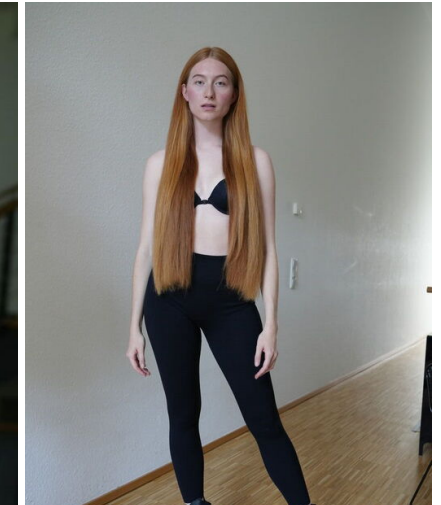

height	186	bust	89	dress	40/
hair	red	waist	75	bra	c80
eyes	blue	hips	103	shoes	42,5

marie magdalena

tune models

mail@tune-models.com

tune-models.com

+ 49 171 990 94 32

#tunefamily