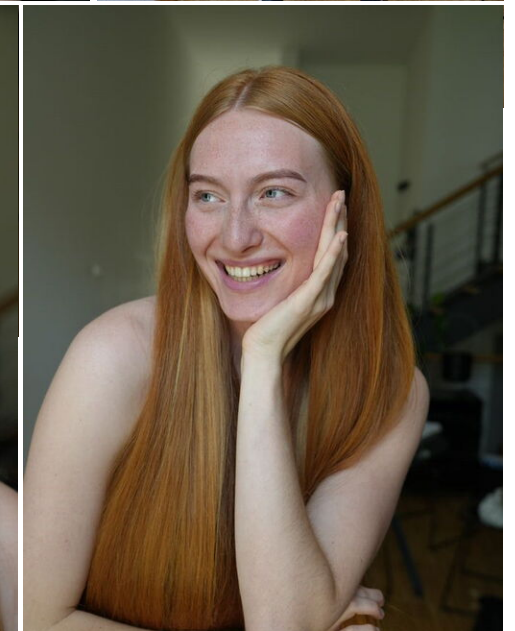

height 186

bust 89

dress 40/

hair red

waist 75

bra c80

eyes blue

hips 103

shoes 42,5

marie magdalena

tune models

+ 49 171 990 94 32

mail@tune-models.com

tune-models.com

#tunefamily