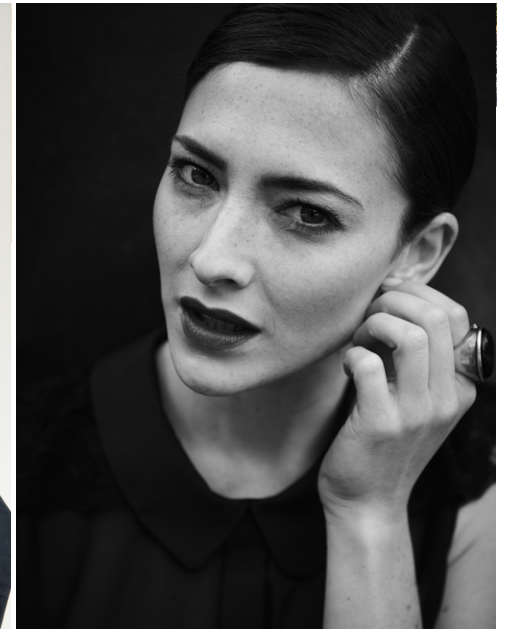

height	176	bust	83	dress	36/
hair	brown	waist	63	bra	b75
eyes	hazel	hips	90	shoes	38

ellen

tune models

+ 49 171 990 94 32

mail@tune-models.com

tune-models.com

#tunefamily