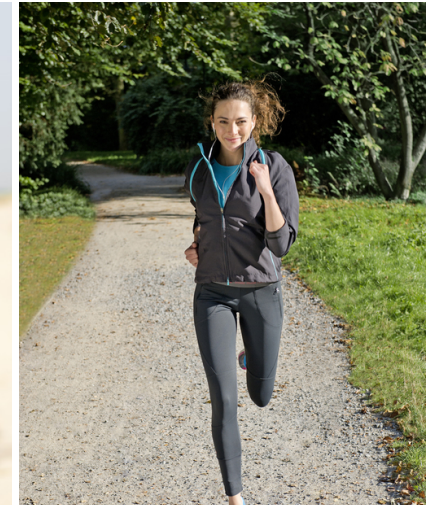

height	176	bust	83	dress	36/
hair	brown	waist	63	bra	b75
eyes	hazel	hips	90	shoes	38

ellen

tune models

+ 49 171 990 94 32

mail@tune-models.com

tune-models.com

#tunefamily