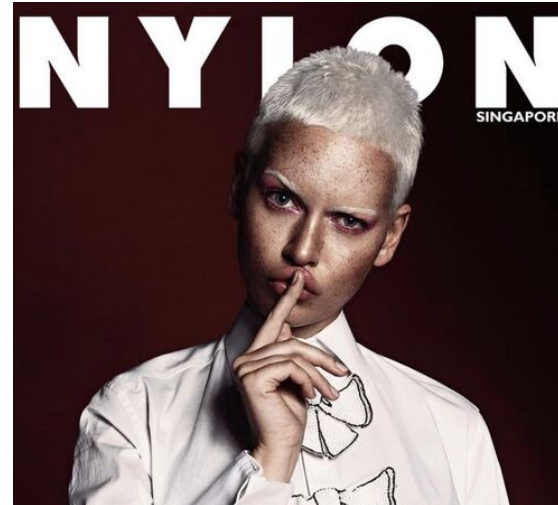

height	172	bust	83	dress	34/36
hair	lightblonde	waist	65	bra	c70
eyes	lightblue	hips	93	shoes	37,5

inga klaassen

tune models

+ 49 171 990 94 32

mail@tune-models.com

tune-models.com

#tunefamily