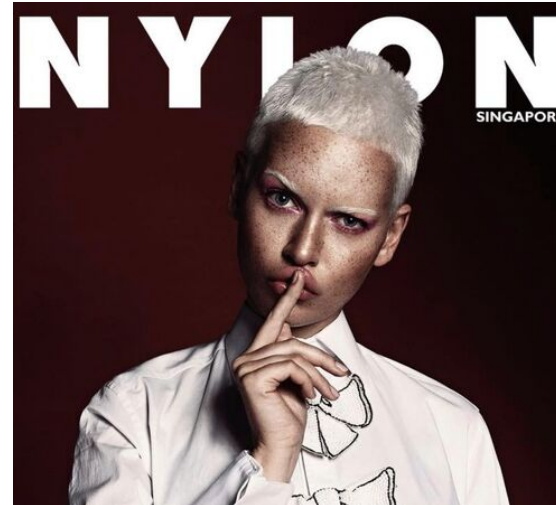

height	172	bust	83	dress	36/
hair	lightblonde	waist	66	bra	b75
eyes	lightblue	hips	94	shoes	37,5

inga klaassen

tune models

+ 49 171 990 94 32

mail@tune-models.com

tune-models.com

#tunefamily