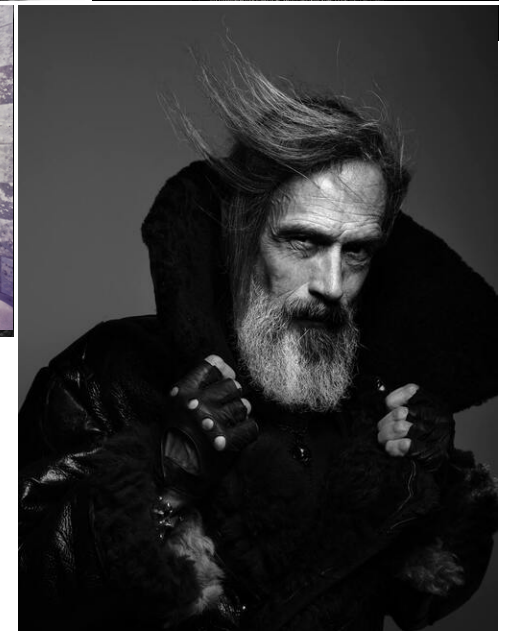

height	184	chest	93	dress	48/
hair	grey	waist	77	collar	38
eyes	brown	hips	95	shoes	44

adam

tune models

mail@tune-models.com

tune-models.com

+ 49 171 990 94 32

#tunefamily