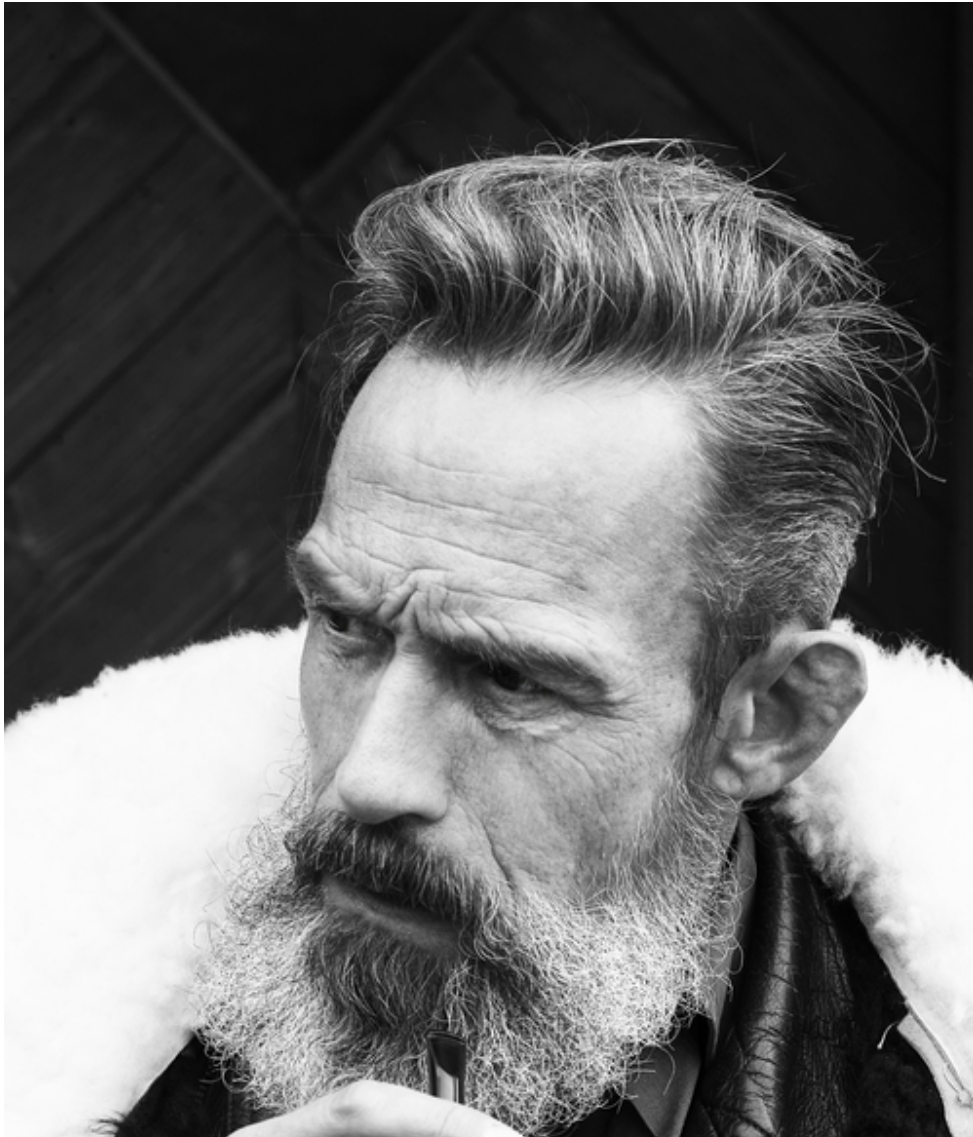

height 184

chest 91

dress 46/

hair grey

waist 77

collar 38

eyes brown

hips 85

shoes 44

adam