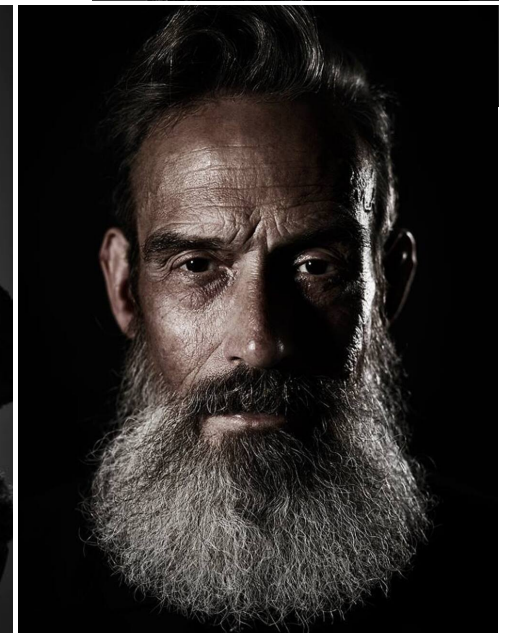

tune models

+ 49 171 990 94 32

mail@tune-models.com

tune-models.com

#tunefamily