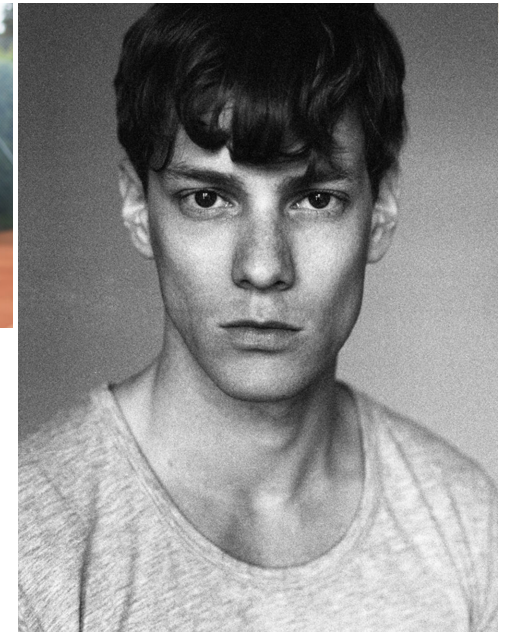

height	188	chest	99	dress	48
hair	red	waist	80	collar	38
eyes	hazel	hips	97	shoes	44

fabian pfenninger

tune models by florian betzl

+ 49 171 990 94 32

mail@tune-models.com tune-models.com

#tunefamily