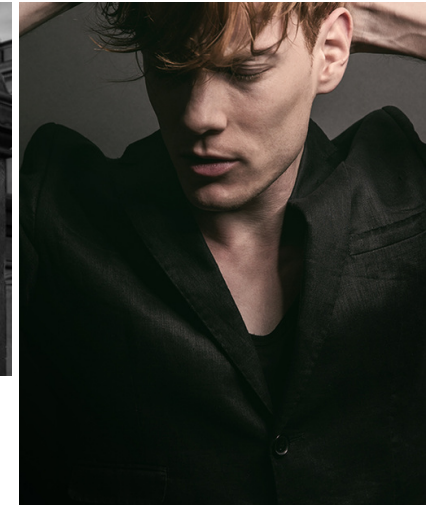

height 188

chest 99

dress 48

hair red

waist 80

collar 38

eyes hazel

hips 97

shoes 44

fabian pfenninger

tune models

+ 49 171 990 94 32

mail@tune-models.com

tune-models.com

#tunefamily